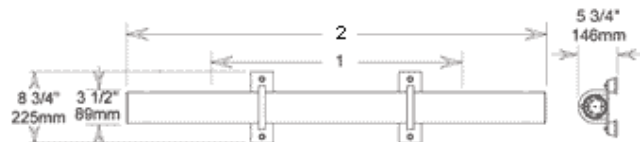

ULTRA WHISPER - DIMENSIONS

COMPACT CONFIGURATION

Profile View

Overhead View

Single RO membrane assembly:

1. 27 15/16" - 710mm: SRC Ultra Whisper Compact / Modular 200
2. 46 15/16" - 1192mm: SRC Ultra Whisper Compact / Modular 400 & 600

MODULAR CONFIGURATION

Profile - Front View

Membrane Dimensions

Single RO membrane assembly:

1. 27 15/16" - 710mm: SRC Ultra Whisper Compact / Modular 200
2. 46 15/16" - 1192mm: SRC Ultra Whisper Compact / Modular 400 & 600