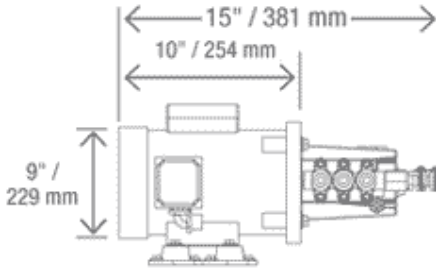

STANDARD COMPONENTS AND ACCESSORIES

Feed Pump