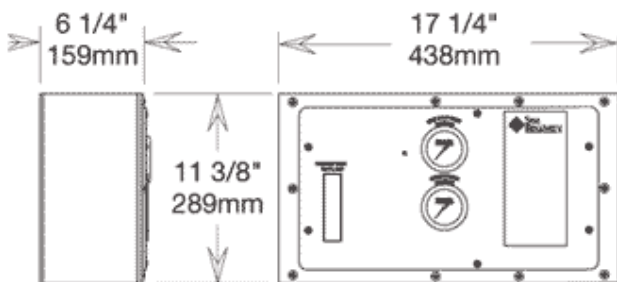

ULTRA WHISPER - DIMENSIONS

COMPACT CONFIGURATION

Profile View

Overhead View

Single RO membrane assembly:

1. 27 15/16" - 710mm: SRC Ultra Whisper Compact / Modular 200
2. 46 15/16" - 1192mm: SRC Ultra Whisper Compact / Modular 400 & 600

MODULAR CONFIGURATION

Profile - Front View

Membrane Dimensions

Single RO membrane assembly:

1. 27 15/16" - 710mm: SRC Ultra Whisper Compact / Modular 200
2. 46 15/16" - 1192mm: SRC Ultra Whisper Compact / Modular 400 & 600