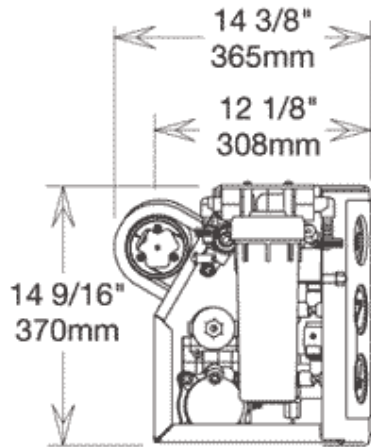

ULTRA WHISPER - DIMENSIONS

COMPACT CONFIGURATION

Profile View

Overhead View

Single RO membrane assembly:

1. 27 15/16" - 710mm: SRC Ultra Whisper Compact / Modular 200
2. 46 15/16" - 1192mm: SRC Ultra Whisper Compact / Modular 400 & 600

MODULAR CONFIGURATION

Profile - Front View

Membrane Dimensions

Single RO membrane assembly:

1. 27 15/16" - 710mm: SRC Ultra Whisper Compact / Modular 200
2. 46 15/16" - 1192mm: SRC Ultra Whisper Compact / Modular 400 & 600