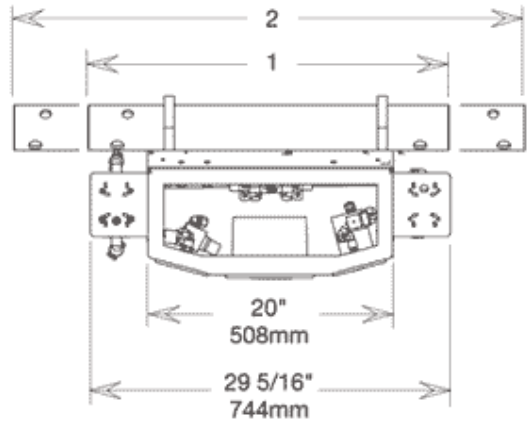

ULTRA WHISPER - DIMENSIONS

COMPACT CONFIGURATION

Profile View

Overhead View

Single RO membrane assembly:

1. 27 15/16" - 710mm: SRC Ultra Whisper Compact / Modular 200
2. 46 15/16" - 1192mm: SRC Ultra Whisper Compact / Modular 400 & 600

MODULAR CONFIGURATION

Profile - Front View

Membrane Dimensions

Single RO membrane assembly:

1. 27 15/16" - 710mm: SRC Ultra Whisper Compact / Modular 200
2. 46 15/16" - 1192mm: SRC Ultra Whisper Compact / Modular 400 & 600