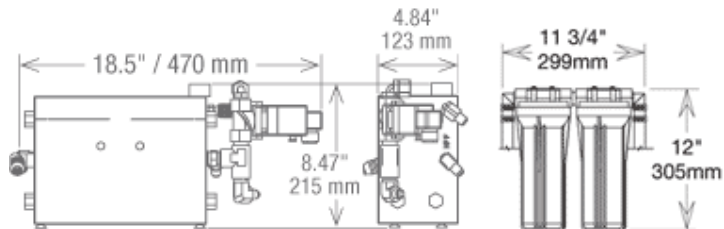

Energy Transfer Device - Dual Pre/Post Filters