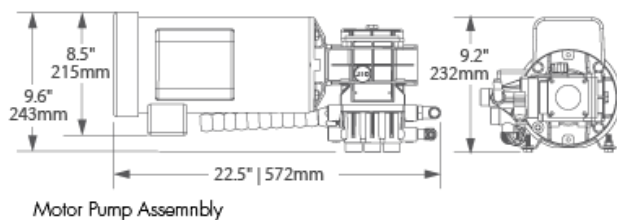

### Weights

Model	Weight	Shipping Crate	Shipping Weight
SFC 450-1	118 lbs / 54 kg	52" w x 22" d x 26" h	245 lbs / 111 kg
SFC 700-1	125 lbs / 57 kg	52" w x 22" d x 26" h	250 lbs / 113 kg
SFC 900-1	136 lbs / 62 kg	52" w x 22" d x 26" h	265 lbs / 120 kg
SFC 900-2	136 lbs / 62 kg	52" w x 22" d x 26" h	270 lbs / 122 kg
SFC 1400-2	147 lbs / 67 kg	52" w x 22" d x 26" h	275 lbs / 125 kg
SFC 1800-2	150 lbs / 68 kg	52" w x 22" d x 26" h	285 lbs / 129 kg

## Seafari Versatile Modular – Dimensions & Weights