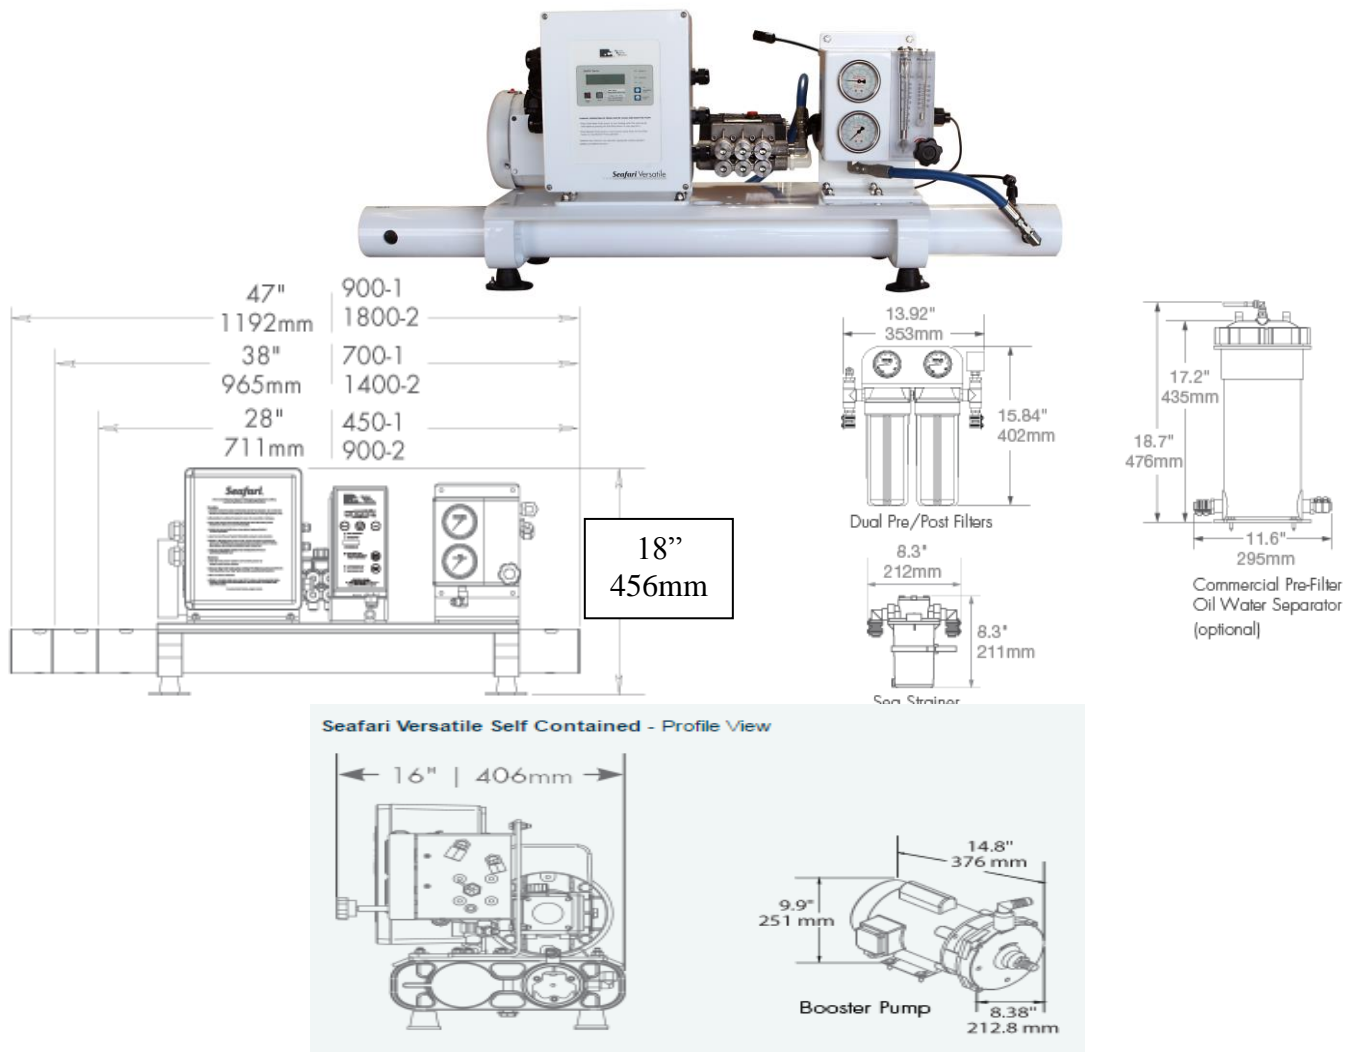

### Seafari Versatile Compact – Dimensions & Weights

### Weights

Model	Weight	Shipping Crate	Shipping Weight
SFC 450-1	118 lbs / 54 kg	52" w x 22" d x 26" h	245 lbs / 111 kg
SFC 700-1	125 lbs / 57 kg	52" w x 22" d x 26" h	250 lbs / 113 kg
SFC 900-1	136 lbs / 62 kg	52" w x 22" d x 26" h	265 lbs / 120 kg
SFC 900-2	136 lbs / 62 kg	52" w x 22" d x 26" h	270 lbs / 122 kg
SFC 1400-2	147 lbs / 67 kg	52" w x 22" d x 26" h	275 lbs / 125 kg
SFC 1800-2	150 lbs / 68 kg	52" w x 22" d x 26" h	285 lbs / 129 kg

## Seafari Versatile Modular – Dimensions & Weights