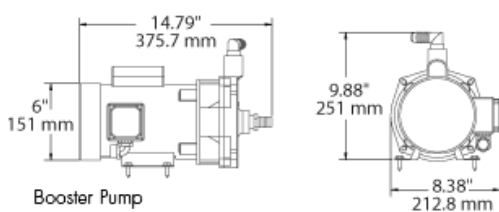

### Seafari Versatile Compact – Dimensions & Weights

### Weights

Model	Weight	Shipping Crate	Shipping Weight
SFC 450-1	118 lbs / 54 kg	52" w x 22" d x 26" h	245 lbs / 111 kg
SFC 700-1	125 lbs / 57 kg	52" w x 22" d x 26" h	250 lbs / 113 kg
SFC 900-1	136 lbs / 62 kg	52" w x 22" d x 26" h	265 lbs / 120 kg
SFC 900-2	136 lbs / 62 kg	52" w x 22" d x 26" h	270 lbs / 122 kg
SFC 1400-2	147 lbs / 67 kg	52" w x 22" d x 26" h	275 lbs / 125 kg
SFC 1800-2	150 lbs / 68 kg	52" w x 22" d x 26" h	285 lbs / 129 kg

## Seafari Versatile Modular – Dimensions & Weights