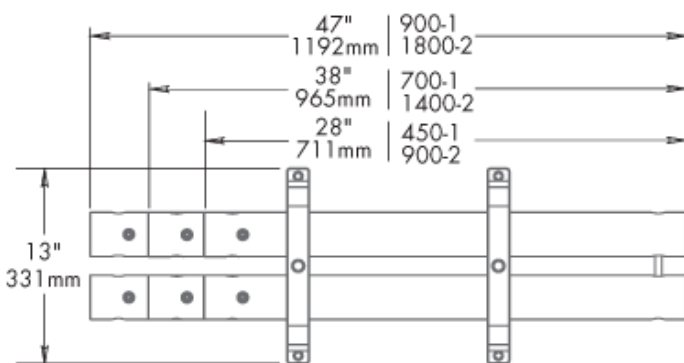

### Seafari Versatile Compact – Dimensions & Weights

### Weights

Model	Weight	Shipping Crate	Shipping Weight
SFC 450-1	118 lbs / 54 kg	52" w x 22" d x 26" h	245 lbs / 111 kg
SFC 700-1	125 lbs / 57 kg	52" w x 22" d x 26" h	250 lbs / 113 kg
SFC 900-1	136 lbs / 62 kg	52" w x 22" d x 26" h	265 lbs / 120 kg
SFC 900-2	136 lbs / 62 kg	52" w x 22" d x 26" h	270 lbs / 122 kg
SFC 1400-2	147 lbs / 67 kg	52" w x 22" d x 26" h	275 lbs / 125 kg
SFC 1800-2	150 lbs / 68 kg	52" w x 22" d x 26" h	285 lbs / 129 kg

## Seafari Versatile Modular – Dimensions & Weights

### Weights

Model	Weight	Shipping Crate	Shipping Weight
SFM 450-1	118 lbs / 54 kg	52" w x 22" d x 26" h	245 lbs / 111 kg
SFM 700-1	125 lbs / 57 kg	52" w x 22" d x 26" h	250 lbs / 113 kg
SFM 900-1	136 lbs / 62 kg	52" w x 22" d x 26" h	265 lbs / 120 kg
SFM 900-2	136 lbs / 62 kg	52" w x 22" d x 26" h	270 lbs / 122 kg
SFM 1400-2	147 lbs / 67 kg	52" w x 22" d x 26" h	275 lbs / 125 kg
SFM 1800-2	150 lbs / 68 kg	52" w x 22" d x 26" h	285 lbs / 129 kg