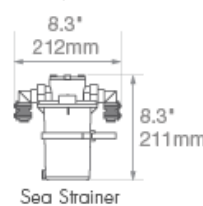

### Seafari Versatile Compact – Dimensions & Weights

### Weights

Model	Weight	Shipping Crate	Shipping Weight
SFC 450-1	118 lbs / 54 kg	52" w x 22" d x 26" h	245 lbs / 111 kg
SFC 700-1	125 lbs / 57 kg	52" w x 22" d x 26" h	250 lbs / 113 kg
SFC 900-1	136 lbs / 62 kg	52" w x 22" d x 26" h	265 lbs / 120 kg
SFC 900-2	136 lbs / 62 kg	52" w x 22" d x 26" h	270 lbs / 122 kg
SFC 1400-2	147 lbs / 67 kg	52" w x 22" d x 26" h	275 lbs / 125 kg
SFC 1800-2	150 lbs / 68 kg	52" w x 22" d x 26" h	285 lbs / 129 kg

## Seafari Versatile Modular – Dimensions & Weights