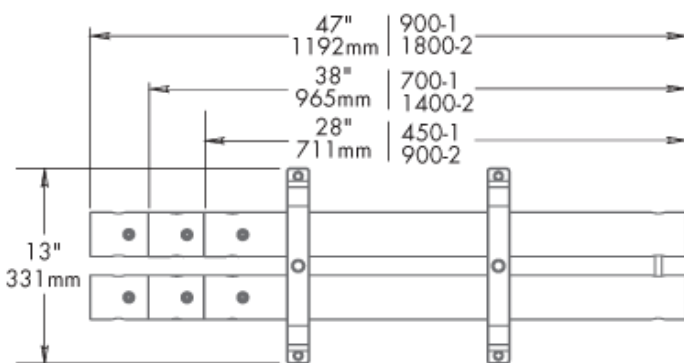

Seafari VERSATILE

Along the coast or around the world

Seafari Versatile Compact – Dimensions & Weights

Weights

Model	Weight	Shipping Crate	Shipping Weight
SFC 450-1	118 lbs / 54 kg	52" w x 22" d x 26" h	245 lbs / 111 kg
SFC 700-1	125 lbs / 57 kg	52" w x 22" d x 26" h	250 lbs / 113 kg
SFC 900-1	136 lbs / 62 kg	52" w x 22" d x 26" h	265 lbs / 120 kg
SFC 900-2	136 lbs / 62 kg	52" w x 22" d x 26" h	270 lbs / 122 kg
SFC 1400-2	147 lbs / 67 kg	52" w x 22" d x 26" h	275 lbs / 125 kg
SFC 1800-2	150 lbs / 68 kg	52" w x 22" d x 26" h	285 lbs / 129 kg

Seafari Versatile Modular – Dimensions & Weights

Weights

Model	Weight	Shipping Crate	Shipping Weight
SFM 450-1	118 lbs / 54 kg	52" w x 22" d x 26" h	245 lbs / 111 kg
SFM 700-1	125 lbs / 57 kg	52" w x 22" d x 26" h	250 lbs / 113 kg
SFM 900-1	136 lbs / 62 kg	52" w x 22" d x 26" h	265 lbs / 120 kg
SFM 900-2	136 lbs / 62 kg	52" w x 22" d x 26" h	270 lbs / 122 kg
SFM 1400-2	147 lbs / 67 kg	52" w x 22" d x 26" h	275 lbs / 125 kg
SFM 1800-2	150 lbs / 68 kg	52" w x 22" d x 26" h	285 lbs / 129 kg