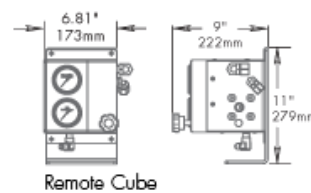

Seafari Versatile Modular – Dimensions & Weights

Weights

Model	Weight	Shipping Crate	Shipping Weight
SFM 450-1	118 lbs / 54 kg	52" w x 22" d x 26" h	245 lbs / 111 kg
SFM 700-1	125 lbs / 57 kg	52" w x 22" d x 26" h	250 lbs / 113 kg
SFM 900-1	136 lbs / 62 kg	52" w x 22" d x 26" h	265 lbs / 120 kg
SFM 900-2	136 lbs / 62 kg	52" w x 22" d x 26" h	270 lbs / 122 kg
SFM 1400-2	147 lbs / 67 kg	52" w x 22" d x 26" h	275 lbs / 125 kg
SFM 1800-2	150 lbs / 68 kg	52" w x 22" d x 26" h	285 lbs / 129 kg