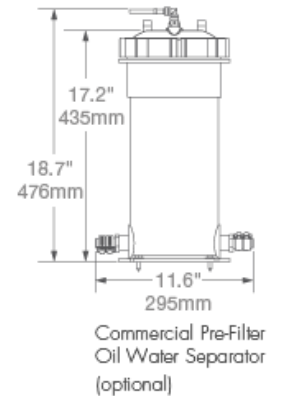

Seafari VERSATILE

Along the coast or around the world

Seafari Versatile Compact – Dimensions & Weights

Weights

Model	Weight	Shipping Crate	Shipping Weight
SFC 450-1	118 lbs / 54 kg	52" w x 22" d x 26" h	245 lbs / 111 kg
SFC 700-1	125 lbs / 57 kg	52" w x 22" d x 26" h	250 lbs / 113 kg
SFC 900-1	136 lbs / 62 kg	52" w x 22" d x 26" h	265 lbs / 120 kg
SFC 900-2	136 lbs / 62 kg	52" w x 22" d x 26" h	270 lbs / 122 kg
SFC 1400-2	147 lbs / 67 kg	52" w x 22" d x 26" h	275 lbs / 125 kg
SFC 1800-2	150 lbs / 68 kg	52" w x 22" d x 26" h	285 lbs / 129 kg

Seafari Versatile Modular – Dimensions & Weights

Weights

Model	Weight	Shipping Crate	Shipping Weight
SFM 450-1	118 lbs / 54 kg	52" w x 22" d x 26" h	245 lbs / 111 kg
SFM 700-1	125 lbs / 57 kg	52" w x 22" d x 26" h	250 lbs / 113 kg
SFM 900-1	136 lbs / 62 kg	52" w x 22" d x 26" h	265 lbs / 120 kg
SFM 900-2	136 lbs / 62 kg	52" w x 22" d x 26" h	270 lbs / 122 kg
SFM 1400-2	147 lbs / 67 kg	52" w x 22" d x 26" h	275 lbs / 125 kg
SFM 1800-2	150 lbs / 68 kg	52" w x 22" d x 26" h	285 lbs / 129 kg