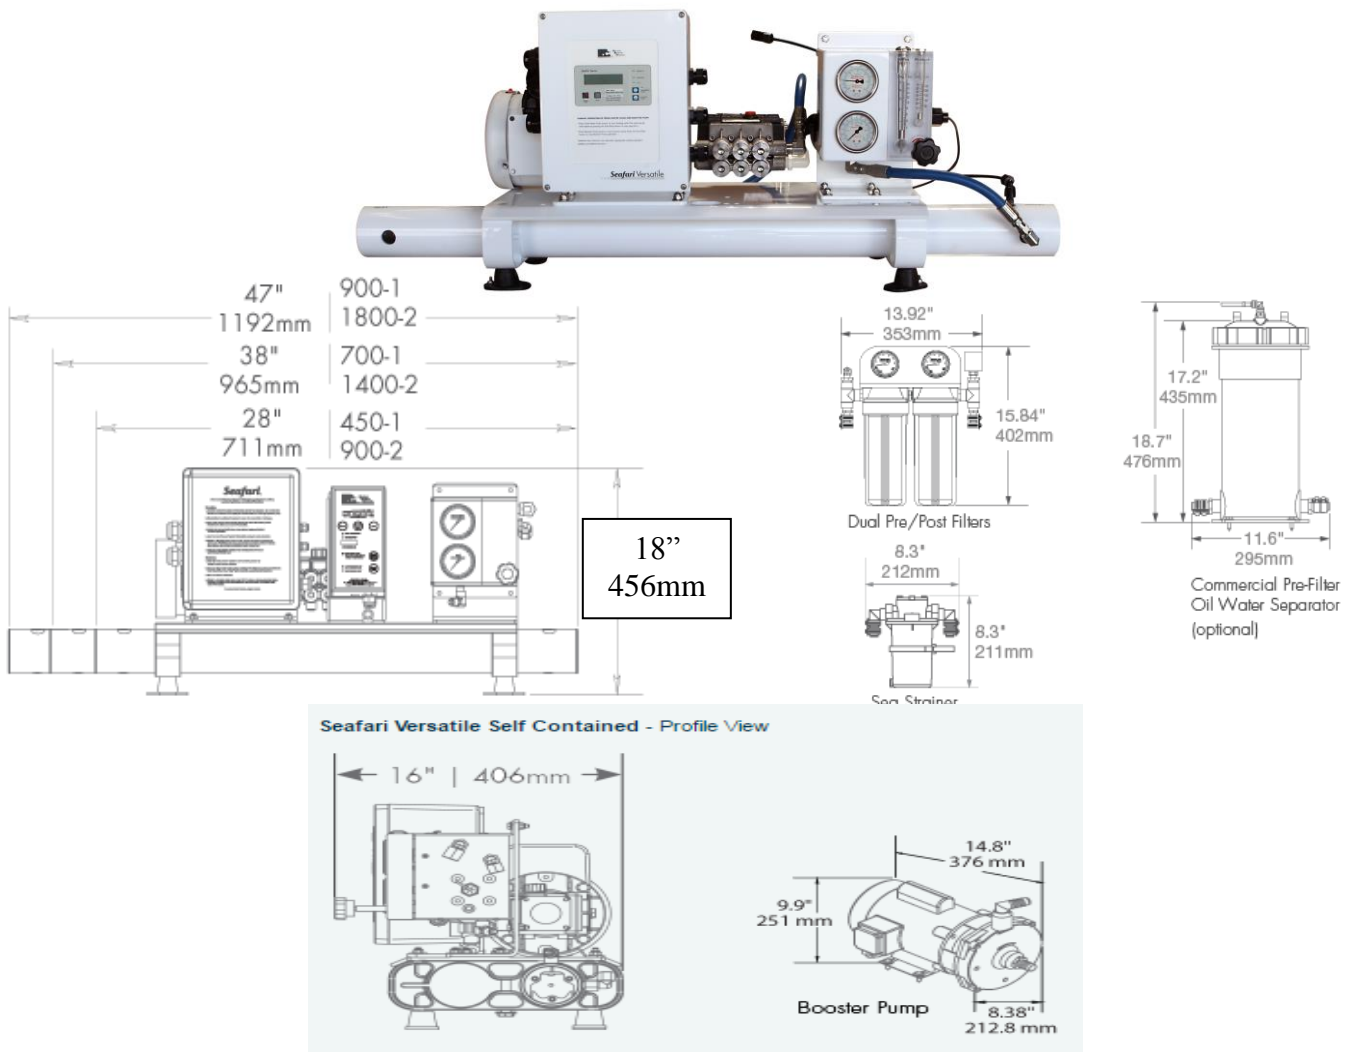

Seafari VERSATILE

Along the coast or around the world

Seafari Versatile Compact – Dimensions & Weights

Weights

Model	Weight	Shipping Crate	Shipping Weight
SFC 450-1	118 lbs / 54 kg	52" w x 22" d x 26" h	245 lbs / 111 kg
SFC 700-1	125 lbs / 57 kg	52" w x 22" d x 26" h	250 lbs / 113 kg
SFC 900-1	136 lbs / 62 kg	52" w x 22" d x 26" h	265 lbs / 120 kg
SFC 900-2	136 lbs / 62 kg	52" w x 22" d x 26" h	270 lbs / 122 kg
SFC 1400-2	147 lbs / 67 kg	52" w x 22" d x 26" h	275 lbs / 125 kg
SFC 1800-2	150 lbs / 68 kg	52" w x 22" d x 26" h	285 lbs / 129 kg

Seafari Versatile Modular – Dimensions & Weights

Weights

Model	Weight	Shipping Crate	Shipping Weight
SFM 450-1	118 lbs / 54 kg	52" w x 22" d x 26" h	245 lbs / 111 kg
SFM 700-1	125 lbs / 57 kg	52" w x 22" d x 26" h	250 lbs / 113 kg
SFM 900-1	136 lbs / 62 kg	52" w x 22" d x 26" h	265 lbs / 120 kg
SFM 900-2	136 lbs / 62 kg	52" w x 22" d x 26" h	270 lbs / 122 kg
SFM 1400-2	147 lbs / 67 kg	52" w x 22" d x 26" h	275 lbs / 125 kg
SFM 1800-2	150 lbs / 68 kg	52" w x 22" d x 26" h	285 lbs / 129 kg