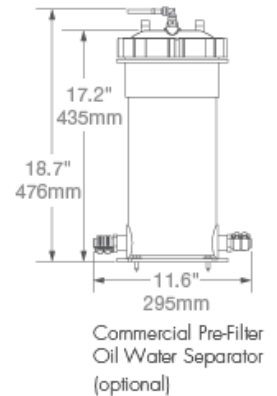

Seafari Versatile Modular – Dimensions & Weights

Weights

Model	Weight	Shipping Crate	Shipping Weight
SFM 450-1	118 lbs / 54 kg	52" w x 22" d x 26" h	245 lbs / 111 kg
SFM 700-1	125 lbs / 57 kg	52" w x 22" d x 26" h	250 lbs / 113 kg
SFM 900-1	136 lbs / 62 kg	52" w x 22" d x 26" h	265 lbs / 120 kg
SFM 900-2	136 lbs / 62 kg	52" w x 22" d x 26" h	270 lbs / 122 kg
SFM 1400-2	147 lbs / 67 kg	52" w x 22" d x 26" h	275 lbs / 125 kg
SFM 1800-2	150 lbs / 68 kg	52" w x 22" d x 26" h	285 lbs / 129 kg