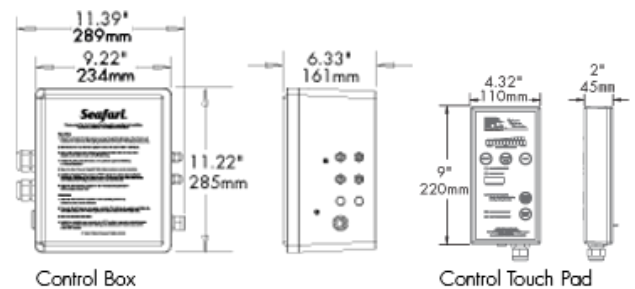

Seafari VERSATILE

Along the coast or around the world

Seafari Versatile Compact – Dimensions & Weights

Weights

Model	Weight	Shipping Crate	Shipping Weight
SFC 450-1	118 lbs / 54 kg	52" w x 22" d x 26" h	245 lbs / 111 kg
SFC 700-1	125 lbs / 57 kg	52" w x 22" d x 26" h	250 lbs / 113 kg
SFC 900-1	136 lbs / 62 kg	52" w x 22" d x 26" h	265 lbs / 120 kg
SFC 900-2	136 lbs / 62 kg	52" w x 22" d x 26" h	270 lbs / 122 kg
SFC 1400-2	147 lbs / 67 kg	52" w x 22" d x 26" h	275 lbs / 125 kg
SFC 1800-2	150 lbs / 68 kg	52" w x 22" d x 26" h	285 lbs / 129 kg

Seafari Versatile Modular – Dimensions & Weights

Weights

Model	Weight	Shipping Crate	Shipping Weight
SFM 450-1	118 lbs / 54 kg	52" w x 22" d x 26" h	245 lbs / 111 kg
SFM 700-1	125 lbs / 57 kg	52" w x 22" d x 26" h	250 lbs / 113 kg
SFM 900-1	136 lbs / 62 kg	52" w x 22" d x 26" h	265 lbs / 120 kg
SFM 900-2	136 lbs / 62 kg	52" w x 22" d x 26" h	270 lbs / 122 kg
SFM 1400-2	147 lbs / 67 kg	52" w x 22" d x 26" h	275 lbs / 125 kg
SFM 1800-2	150 lbs / 68 kg	52" w x 22" d x 26" h	285 lbs / 129 kg