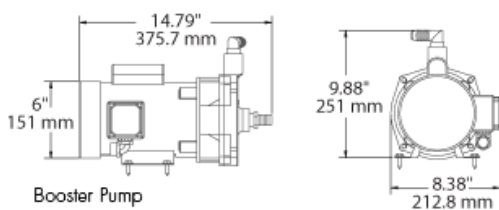

Seafari VERSATILE

Along the coast or around the world

Seafari Versatile Compact – Dimensions & Weights

Weights

Model	Weight	Shipping Crate	Shipping Weight
SFC 450-1	118 lbs / 54 kg	52" w x 22" d x 26" h	245 lbs / 111 kg
SFC 700-1	125 lbs / 57 kg	52" w x 22" d x 26" h	250 lbs / 113 kg
SFC 900-1	136 lbs / 62 kg	52" w x 22" d x 26" h	265 lbs / 120 kg
SFC 900-2	136 lbs / 62 kg	52" w x 22" d x 26" h	270 lbs / 122 kg
SFC 1400-2	147 lbs / 67 kg	52" w x 22" d x 26" h	275 lbs / 125 kg
SFC 1800-2	150 lbs / 68 kg	52" w x 22" d x 26" h	285 lbs / 129 kg

Seafari Versatile Modular – Dimensions & Weights

Weights

Model	Weight	Shipping Crate	Shipping Weight
SFM 450-1	118 lbs / 54 kg	52" w x 22" d x 26" h	245 lbs / 111 kg
SFM 700-1	125 lbs / 57 kg	52" w x 22" d x 26" h	250 lbs / 113 kg
SFM 900-1	136 lbs / 62 kg	52" w x 22" d x 26" h	265 lbs / 120 kg
SFM 900-2	136 lbs / 62 kg	52" w x 22" d x 26" h	270 lbs / 122 kg
SFM 1400-2	147 lbs / 67 kg	52" w x 22" d x 26" h	275 lbs / 125 kg
SFM 1800-2	150 lbs / 68 kg	52" w x 22" d x 26" h	285 lbs / 129 kg