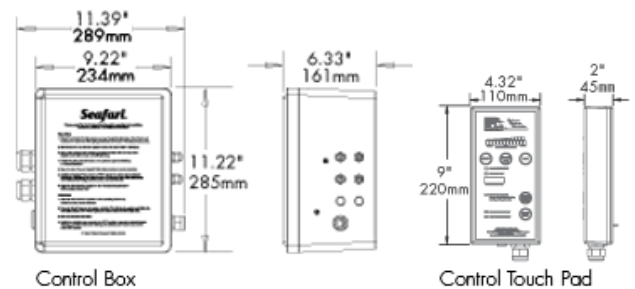

### Seafari Versatile Compact – Dimensions & Weights

### Weights

Model	Weight	Shipping Crate	Shipping Weight
SFC 450-1	118 lbs / 54 kg	52" w x 22" d x 26" h	245 lbs / 111 kg
SFC 700-1	125 lbs / 57 kg	52" w x 22" d x 26" h	250 lbs / 113 kg
SFC 900-1	136 lbs / 62 kg	52" w x 22" d x 26" h	265 lbs / 120 kg
SFC 900-2	136 lbs / 62 kg	52" w x 22" d x 26" h	270 lbs / 122 kg
SFC 1400-2	147 lbs / 67 kg	52" w x 22" d x 26" h	275 lbs / 125 kg
SFC 1800-2	150 lbs / 68 kg	52" w x 22" d x 26" h	285 lbs / 129 kg

## Seafari Versatile Modular – Dimensions & Weights