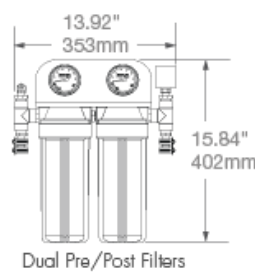

Seafari VERSATILE

Along the coast or around the world

Seafari Versatile Compact – Dimensions & Weights

Weights

Model	Weight	Shipping Crate	Shipping Weight
SFC 450-1	118 lbs / 54 kg	52" w x 22" d x 26" h	245 lbs / 111 kg
SFC 700-1	125 lbs / 57 kg	52" w x 22" d x 26" h	250 lbs / 113 kg
SFC 900-1	136 lbs / 62 kg	52" w x 22" d x 26" h	265 lbs / 120 kg
SFC 900-2	136 lbs / 62 kg	52" w x 22" d x 26" h	270 lbs / 122 kg
SFC 1400-2	147 lbs / 67 kg	52" w x 22" d x 26" h	275 lbs / 125 kg
SFC 1800-2	150 lbs / 68 kg	52" w x 22" d x 26" h	285 lbs / 129 kg

Seafari Versatile Modular – Dimensions & Weights

Weights

Model	Weight	Shipping Crate	Shipping Weight
SFM 450-1	118 lbs / 54 kg	52" w x 22" d x 26" h	245 lbs / 111 kg
SFM 700-1	125 lbs / 57 kg	52" w x 22" d x 26" h	250 lbs / 113 kg
SFM 900-1	136 lbs / 62 kg	52" w x 22" d x 26" h	265 lbs / 120 kg
SFM 900-2	136 lbs / 62 kg	52" w x 22" d x 26" h	270 lbs / 122 kg
SFM 1400-2	147 lbs / 67 kg	52" w x 22" d x 26" h	275 lbs / 125 kg
SFM 1800-2	150 lbs / 68 kg	52" w x 22" d x 26" h	285 lbs / 129 kg