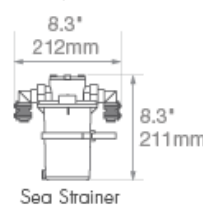

Seafari VERSATILE

Along the coast or around the world

Seafari Versatile Compact – Dimensions & Weights

Weights

Model	Weight	Shipping Crate	Shipping Weight
SFC 450-1	118 lbs / 54 kg	52" w x 22" d x 26" h	245 lbs / 111 kg
SFC 700-1	125 lbs / 57 kg	52" w x 22" d x 26" h	250 lbs / 113 kg
SFC 900-1	136 lbs / 62 kg	52" w x 22" d x 26" h	265 lbs / 120 kg
SFC 900-2	136 lbs / 62 kg	52" w x 22" d x 26" h	270 lbs / 122 kg
SFC 1400-2	147 lbs / 67 kg	52" w x 22" d x 26" h	275 lbs / 125 kg
SFC 1800-2	150 lbs / 68 kg	52" w x 22" d x 26" h	285 lbs / 129 kg

Seafari Versatile Modular – Dimensions & Weights

Weights

Model	Weight	Shipping Crate	Shipping Weight
SFM 450-1	118 lbs / 54 kg	52" w x 22" d x 26" h	245 lbs / 111 kg
SFM 700-1	125 lbs / 57 kg	52" w x 22" d x 26" h	250 lbs / 113 kg
SFM 900-1	136 lbs / 62 kg	52" w x 22" d x 26" h	265 lbs / 120 kg
SFM 900-2	136 lbs / 62 kg	52" w x 22" d x 26" h	270 lbs / 122 kg
SFM 1400-2	147 lbs / 67 kg	52" w x 22" d x 26" h	275 lbs / 125 kg
SFM 1800-2	150 lbs / 68 kg	52" w x 22" d x 26" h	285 lbs / 129 kg