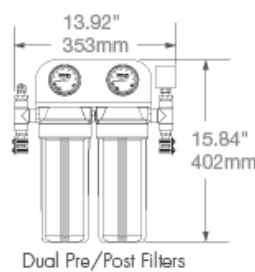

### Weights

Model	Weight	Shipping Crate	Shipping Weight
SFC 450-1	118 lbs / 54 kg	52" w x 22" d x 26" h	245 lbs / 111 kg
SFC 700-1	125 lbs / 57 kg	52" w x 22" d x 26" h	250 lbs / 113 kg
SFC 900-1	136 lbs / 62 kg	52" w x 22" d x 26" h	265 lbs / 120 kg
SFC 900-2	136 lbs / 62 kg	52" w x 22" d x 26" h	270 lbs / 122 kg
SFC 1400-2	147 lbs / 67 kg	52" w x 22" d x 26" h	275 lbs / 125 kg
SFC 1800-2	150 lbs / 68 kg	52" w x 22" d x 26" h	285 lbs / 129 kg

## Seafari Versatile Modular – Dimensions & Weights