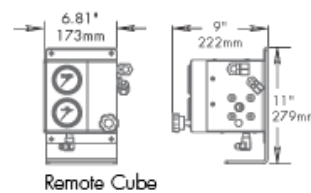

Seafari VERSATILE

Along the coast or around the world

Seafari Versatile Compact – Dimensions & Weights

Weights

Model	Weight	Shipping Crate	Shipping Weight
SFC 450-1	118 lbs / 54 kg	52" w x 22" d x 26" h	245 lbs / 111 kg
SFC 700-1	125 lbs / 57 kg	52" w x 22" d x 26" h	250 lbs / 113 kg
SFC 900-1	136 lbs / 62 kg	52" w x 22" d x 26" h	265 lbs / 120 kg
SFC 900-2	136 lbs / 62 kg	52" w x 22" d x 26" h	270 lbs / 122 kg
SFC 1400-2	147 lbs / 67 kg	52" w x 22" d x 26" h	275 lbs / 125 kg
SFC 1800-2	150 lbs / 68 kg	52" w x 22" d x 26" h	285 lbs / 129 kg

Seafari Versatile Modular – Dimensions & Weights

Weights

Model	Weight	Shipping Crate	Shipping Weight
SFM 450-1	118 lbs / 54 kg	52" w x 22" d x 26" h	245 lbs / 111 kg
SFM 700-1	125 lbs / 57 kg	52" w x 22" d x 26" h	250 lbs / 113 kg
SFM 900-1	136 lbs / 62 kg	52" w x 22" d x 26" h	265 lbs / 120 kg
SFM 900-2	136 lbs / 62 kg	52" w x 22" d x 26" h	270 lbs / 122 kg
SFM 1400-2	147 lbs / 67 kg	52" w x 22" d x 26" h	275 lbs / 125 kg
SFM 1800-2	150 lbs / 68 kg	52" w x 22" d x 26" h	285 lbs / 129 kg