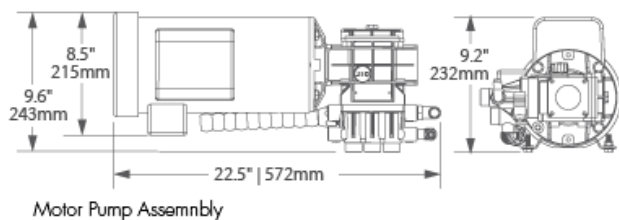

Seafari VERSATILE

Along the coast or around the world

Seafari Versatile Compact – Dimensions & Weights

Weights

Model	Weight	Shipping Crate	Shipping Weight
SFC 450-1	118 lbs / 54 kg	52" w x 22" d x 26" h	245 lbs / 111 kg
SFC 700-1	125 lbs / 57 kg	52" w x 22" d x 26" h	250 lbs / 113 kg
SFC 900-1	136 lbs / 62 kg	52" w x 22" d x 26" h	265 lbs / 120 kg
SFC 900-2	136 lbs / 62 kg	52" w x 22" d x 26" h	270 lbs / 122 kg
SFC 1400-2	147 lbs / 67 kg	52" w x 22" d x 26" h	275 lbs / 125 kg
SFC 1800-2	150 lbs / 68 kg	52" w x 22" d x 26" h	285 lbs / 129 kg

Seafari Versatile Modular – Dimensions & Weights

Weights

Model	Weight	Shipping Crate	Shipping Weight
SFM 450-1	118 lbs / 54 kg	52" w x 22" d x 26" h	245 lbs / 111 kg
SFM 700-1	125 lbs / 57 kg	52" w x 22" d x 26" h	250 lbs / 113 kg
SFM 900-1	136 lbs / 62 kg	52" w x 22" d x 26" h	265 lbs / 120 kg
SFM 900-2	136 lbs / 62 kg	52" w x 22" d x 26" h	270 lbs / 122 kg
SFM 1400-2	147 lbs / 67 kg	52" w x 22" d x 26" h	275 lbs / 125 kg
SFM 1800-2	150 lbs / 68 kg	52" w x 22" d x 26" h	285 lbs / 129 kg