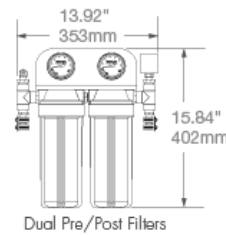

Seafari VERSATILE

Along the coast or around the world

Seafari Versatile Compact – Dimensions & Weights

Weights

Model	Weight	Shipping Crate	Shipping Weight
SFC 450-1	118 lbs / 54 kg	52" w x 22" d x 26" h	245 lbs / 111 kg
SFC 700-1	125 lbs / 57 kg	52" w x 22" d x 26" h	250 lbs / 113 kg
SFC 900-1	136 lbs / 62 kg	52" w x 22" d x 26" h	265 lbs / 120 kg
SFC 900-2	136 lbs / 62 kg	52" w x 22" d x 26" h	270 lbs / 122 kg
SFC 1400-2	147 lbs / 67 kg	52" w x 22" d x 26" h	275 lbs / 125 kg
SFC 1800-2	150 lbs / 68 kg	52" w x 22" d x 26" h	285 lbs / 129 kg

Seafari Versatile Modular – Dimensions & Weights

Weights

Model	Weight	Shipping Crate	Shipping Weight
SFM 450-1	118 lbs / 54 kg	52" w x 22" d x 26" h	245 lbs / 111 kg
SFM 700-1	125 lbs / 57 kg	52" w x 22" d x 26" h	250 lbs / 113 kg
SFM 900-1	136 lbs / 62 kg	52" w x 22" d x 26" h	265 lbs / 120 kg
SFM 900-2	136 lbs / 62 kg	52" w x 22" d x 26" h	270 lbs / 122 kg
SFM 1400-2	147 lbs / 67 kg	52" w x 22" d x 26" h	275 lbs / 125 kg
SFM 1800-2	150 lbs / 68 kg	52" w x 22" d x 26" h	285 lbs / 129 kg