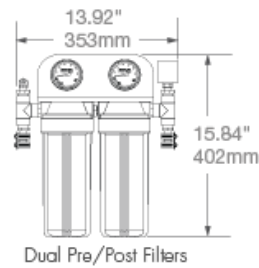

Seafari VERSATILE

Along the coast or around the world

Seafari Versatile Compact – Dimensions & Weights

Weights

Model	Weight	Shipping Crate	Shipping Weight
SFC 450-1	118 lbs / 54 kg	52" w x 22" d x 26" h	245 lbs / 111 kg
SFC 700-1	125 lbs / 57 kg	52" w x 22" d x 26" h	250 lbs / 113 kg
SFC 900-1	136 lbs / 62 kg	52" w x 22" d x 26" h	265 lbs / 120 kg
SFC 900-2	136 lbs / 62 kg	52" w x 22" d x 26" h	270 lbs / 122 kg
SFC 1400-2	147 lbs / 67 kg	52" w x 22" d x 26" h	275 lbs / 125 kg
SFC 1800-2	150 lbs / 68 kg	52" w x 22" d x 26" h	285 lbs / 129 kg

Seafari Versatile Modular – Dimensions & Weights

Weights

Model	Weight	Shipping Crate	Shipping Weight
SFM 450-1	118 lbs / 54 kg	52" w x 22" d x 26" h	245 lbs / 111 kg
SFM 700-1	125 lbs / 57 kg	52" w x 22" d x 26" h	250 lbs / 113 kg
SFM 900-1	136 lbs / 62 kg	52" w x 22" d x 26" h	265 lbs / 120 kg
SFM 900-2	136 lbs / 62 kg	52" w x 22" d x 26" h	270 lbs / 122 kg
SFM 1400-2	147 lbs / 67 kg	52" w x 22" d x 26" h	275 lbs / 125 kg
SFM 1800-2	150 lbs / 68 kg	52" w x 22" d x 26" h	285 lbs / 129 kg