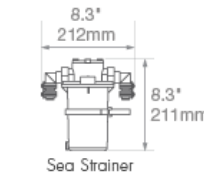

Seafari VERSATILE

Along the coast or around the world

Seafari Versatile Compact – Dimensions & Weights

Weights

Model	Weight	Shipping Crate	Shipping Weight
SFC 450-1	118 lbs / 54 kg	52" w x 22" d x 26" h	245 lbs / 111 kg
SFC 700-1	125 lbs / 57 kg	52" w x 22" d x 26" h	250 lbs / 113 kg
SFC 900-1	136 lbs / 62 kg	52" w x 22" d x 26" h	265 lbs / 120 kg
SFC 900-2	136 lbs / 62 kg	52" w x 22" d x 26" h	270 lbs / 122 kg
SFC 1400-2	147 lbs / 67 kg	52" w x 22" d x 26" h	275 lbs / 125 kg
SFC 1800-2	150 lbs / 68 kg	52" w x 22" d x 26" h	285 lbs / 129 kg

Seafari Versatile Modular – Dimensions & Weights

Weights

Model	Weight	Shipping Crate	Shipping Weight
SFM 450-1	118 lbs / 54 kg	52" w x 22" d x 26" h	245 lbs / 111 kg
SFM 700-1	125 lbs / 57 kg	52" w x 22" d x 26" h	250 lbs / 113 kg
SFM 900-1	136 lbs / 62 kg	52" w x 22" d x 26" h	265 lbs / 120 kg
SFM 900-2	136 lbs / 62 kg	52" w x 22" d x 26" h	270 lbs / 122 kg
SFM 1400-2	147 lbs / 67 kg	52" w x 22" d x 26" h	275 lbs / 125 kg
SFM 1800-2	150 lbs / 68 kg	52" w x 22" d x 26" h	285 lbs / 129 kg