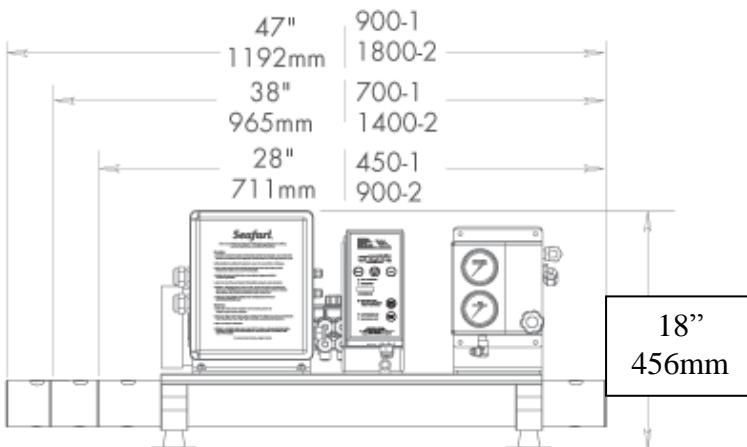

Seafari VERSATILE

Along the coast or around the world

Seafari Versatile Compact – Dimensions & Weights

Weights

Model	Weight	Shipping Crate	Shipping Weight
SFC 450-1	118 lbs / 54 kg	52" w x 22" d x 26" h	245 lbs / 111 kg
SFC 700-1	125 lbs / 57 kg	52" w x 22" d x 26" h	250 lbs / 113 kg
SFC 900-1	136 lbs / 62 kg	52" w x 22" d x 26" h	265 lbs / 120 kg
SFC 900-2	136 lbs / 62 kg	52" w x 22" d x 26" h	270 lbs / 122 kg
SFC 1400-2	147 lbs / 67 kg	52" w x 22" d x 26" h	275 lbs / 125 kg
SFC 1800-2	150 lbs / 68 kg	52" w x 22" d x 26" h	285 lbs / 129 kg

Seafari Versatile Modular – Dimensions & Weights

Weights

Model	Weight	Shipping Crate	Shipping Weight
SFM 450-1	118 lbs / 54 kg	52" w x 22" d x 26" h	245 lbs / 111 kg
SFM 700-1	125 lbs / 57 kg	52" w x 22" d x 26" h	250 lbs / 113 kg
SFM 900-1	136 lbs / 62 kg	52" w x 22" d x 26" h	265 lbs / 120 kg
SFM 900-2	136 lbs / 62 kg	52" w x 22" d x 26" h	270 lbs / 122 kg
SFM 1400-2	147 lbs / 67 kg	52" w x 22" d x 26" h	275 lbs / 125 kg
SFM 1800-2	150 lbs / 68 kg	52" w x 22" d x 26" h	285 lbs / 129 kg