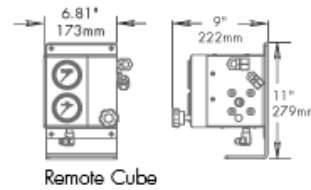

Seafari VERSATILE

Along the coast or around the world

Seafari Versatile Compact – Dimensions & Weights

Weights

Model	Weight	Shipping Crate	Shipping Weight
SFC 450-1	118 lbs / 54 kg	52" w x 22" d x 26" h	245 lbs / 111 kg
SFC 700-1	125 lbs / 57 kg	52" w x 22" d x 26" h	250 lbs / 113 kg
SFC 900-1	136 lbs / 62 kg	52" w x 22" d x 26" h	265 lbs / 120 kg
SFC 900-2	136 lbs / 62 kg	52" w x 22" d x 26" h	270 lbs / 122 kg
SFC 1400-2	147 lbs / 67 kg	52" w x 22" d x 26" h	275 lbs / 125 kg
SFC 1800-2	150 lbs / 68 kg	52" w x 22" d x 26" h	285 lbs / 129 kg

Seafari Versatile Modular – Dimensions & Weights

Weights

Model	Weight	Shipping Crate	Shipping Weight
SFM 450-1	118 lbs / 54 kg	52" w x 22" d x 26" h	245 lbs / 111 kg
SFM 700-1	125 lbs / 57 kg	52" w x 22" d x 26" h	250 lbs / 113 kg
SFM 900-1	136 lbs / 62 kg	52" w x 22" d x 26" h	265 lbs / 120 kg
SFM 900-2	136 lbs / 62 kg	52" w x 22" d x 26" h	270 lbs / 122 kg
SFM 1400-2	147 lbs / 67 kg	52" w x 22" d x 26" h	275 lbs / 125 kg
SFM 1800-2	150 lbs / 68 kg	52" w x 22" d x 26" h	285 lbs / 129 kg