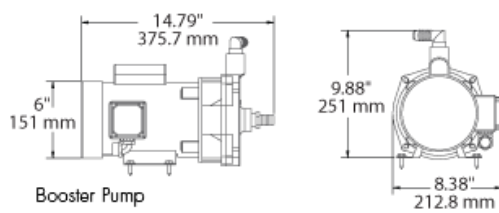

Seafari VERSATILE

Along the coast or around the world

Seafari Versatile Compact – Dimensions & Weights

Weights

Model	Weight	Shipping Crate	Shipping Weight
SFC 450-1	118 lbs / 54 kg	52" w x 22" d x 26" h	245 lbs / 111 kg
SFC 700-1	125 lbs / 57 kg	52" w x 22" d x 26" h	250 lbs / 113 kg
SFC 900-1	136 lbs / 62 kg	52" w x 22" d x 26" h	265 lbs / 120 kg
SFC 900-2	136 lbs / 62 kg	52" w x 22" d x 26" h	270 lbs / 122 kg
SFC 1400-2	147 lbs / 67 kg	52" w x 22" d x 26" h	275 lbs / 125 kg
SFC 1800-2	150 lbs / 68 kg	52" w x 22" d x 26" h	285 lbs / 129 kg

Seafari Versatile Modular – Dimensions & Weights

Weights

Model	Weight	Shipping Crate	Shipping Weight
SFM 450-1	118 lbs / 54 kg	52" w x 22" d x 26" h	245 lbs / 111 kg
SFM 700-1	125 lbs / 57 kg	52" w x 22" d x 26" h	250 lbs / 113 kg
SFM 900-1	136 lbs / 62 kg	52" w x 22" d x 26" h	265 lbs / 120 kg
SFM 900-2	136 lbs / 62 kg	52" w x 22" d x 26" h	270 lbs / 122 kg
SFM 1400-2	147 lbs / 67 kg	52" w x 22" d x 26" h	275 lbs / 125 kg
SFM 1800-2	150 lbs / 68 kg	52" w x 22" d x 26" h	285 lbs / 129 kg