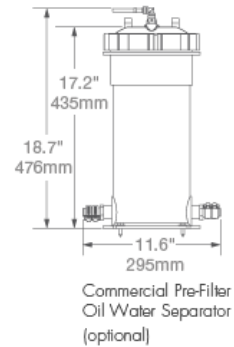

Seafari VERSATILE

Along the coast or around the world

Seafari Versatile Compact – Dimensions & Weights

Weights

Model	Weight	Shipping Crate	Shipping Weight
SFC 450-1	118 lbs / 54 kg	52" w x 22" d x 26" h	245 lbs / 111 kg
SFC 700-1	125 lbs / 57 kg	52" w x 22" d x 26" h	250 lbs / 113 kg
SFC 900-1	136 lbs / 62 kg	52" w x 22" d x 26" h	265 lbs / 120 kg
SFC 900-2	136 lbs / 62 kg	52" w x 22" d x 26" h	270 lbs / 122 kg
SFC 1400-2	147 lbs / 67 kg	52" w x 22" d x 26" h	275 lbs / 125 kg
SFC 1800-2	150 lbs / 68 kg	52" w x 22" d x 26" h	285 lbs / 129 kg

Seafari Versatile Modular – Dimensions & Weights

Weights

Model	Weight	Shipping Crate	Shipping Weight
SFM 450-1	118 lbs / 54 kg	52" w x 22" d x 26" h	245 lbs / 111 kg
SFM 700-1	125 lbs / 57 kg	52" w x 22" d x 26" h	250 lbs / 113 kg
SFM 900-1	136 lbs / 62 kg	52" w x 22" d x 26" h	265 lbs / 120 kg
SFM 900-2	136 lbs / 62 kg	52" w x 22" d x 26" h	270 lbs / 122 kg
SFM 1400-2	147 lbs / 67 kg	52" w x 22" d x 26" h	275 lbs / 125 kg
SFM 1800-2	150 lbs / 68 kg	52" w x 22" d x 26" h	285 lbs / 129 kg