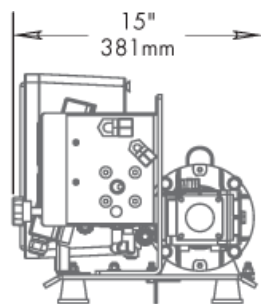

Seafari VERSATILE

Along the coast or around the world

Seafari Versatile Compact – Dimensions & Weights

Weights

Model	Weight	Shipping Crate	Shipping Weight
SFC 450-1	118 lbs / 54 kg	52" w x 22" d x 26" h	245 lbs / 111 kg
SFC 700-1	125 lbs / 57 kg	52" w x 22" d x 26" h	250 lbs / 113 kg
SFC 900-1	136 lbs / 62 kg	52" w x 22" d x 26" h	265 lbs / 120 kg
SFC 900-2	136 lbs / 62 kg	52" w x 22" d x 26" h	270 lbs / 122 kg
SFC 1400-2	147 lbs / 67 kg	52" w x 22" d x 26" h	275 lbs / 125 kg
SFC 1800-2	150 lbs / 68 kg	52" w x 22" d x 26" h	285 lbs / 129 kg

Seafari Versatile Modular – Dimensions & Weights

Weights

Model	Weight	Shipping Crate	Shipping Weight
SFM 450-1	118 lbs / 54 kg	52" w x 22" d x 26" h	245 lbs / 111 kg
SFM 700-1	125 lbs / 57 kg	52" w x 22" d x 26" h	250 lbs / 113 kg
SFM 900-1	136 lbs / 62 kg	52" w x 22" d x 26" h	265 lbs / 120 kg
SFM 900-2	136 lbs / 62 kg	52" w x 22" d x 26" h	270 lbs / 122 kg
SFM 1400-2	147 lbs / 67 kg	52" w x 22" d x 26" h	275 lbs / 125 kg
SFM 1800-2	150 lbs / 68 kg	52" w x 22" d x 26" h	285 lbs / 129 kg