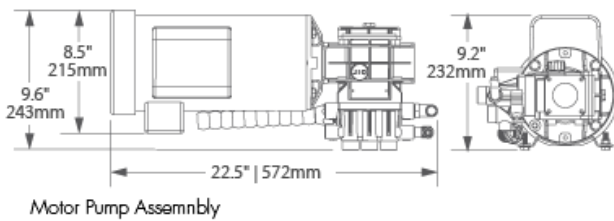

Seafari VERSATILE

Along the coast or around the world

Seafari Versatile Compact – Dimensions & Weights

Weights

Model	Weight	Shipping Crate	Shipping Weight
SFC 450-1	118 lbs / 54 kg	52" w x 22" d x 26" h	245 lbs / 111 kg
SFC 700-1	125 lbs / 57 kg	52" w x 22" d x 26" h	250 lbs / 113 kg
SFC 900-1	136 lbs / 62 kg	52" w x 22" d x 26" h	265 lbs / 120 kg
SFC 900-2	136 lbs / 62 kg	52" w x 22" d x 26" h	270 lbs / 122 kg
SFC 1400-2	147 lbs / 67 kg	52" w x 22" d x 26" h	275 lbs / 125 kg
SFC 1800-2	150 lbs / 68 kg	52" w x 22" d x 26" h	285 lbs / 129 kg

Seafari Versatile Modular – Dimensions & Weights

Weights

Model	Weight	Shipping Crate	Shipping Weight
SFM 450-1	118 lbs / 54 kg	52" w x 22" d x 26" h	245 lbs / 111 kg
SFM 700-1	125 lbs / 57 kg	52" w x 22" d x 26" h	250 lbs / 113 kg
SFM 900-1	136 lbs / 62 kg	52" w x 22" d x 26" h	265 lbs / 120 kg
SFM 900-2	136 lbs / 62 kg	52" w x 22" d x 26" h	270 lbs / 122 kg
SFM 1400-2	147 lbs / 67 kg	52" w x 22" d x 26" h	275 lbs / 125 kg
SFM 1800-2	150 lbs / 68 kg	52" w x 22" d x 26" h	285 lbs / 129 kg