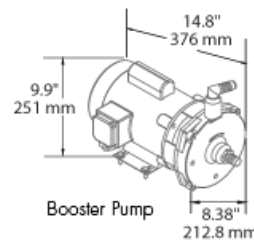

Seafari VERSATILE

Along the coast or around the world

Seafari Versatile Compact – Dimensions & Weights

Weights

Model	Weight	Shipping Crate	Shipping Weight
SFC 450-1	118 lbs / 54 kg	52" w x 22" d x 26" h	245 lbs / 111 kg
SFC 700-1	125 lbs / 57 kg	52" w x 22" d x 26" h	250 lbs / 113 kg
SFC 900-1	136 lbs / 62 kg	52" w x 22" d x 26" h	265 lbs / 120 kg
SFC 900-2	136 lbs / 62 kg	52" w x 22" d x 26" h	270 lbs / 122 kg
SFC 1400-2	147 lbs / 67 kg	52" w x 22" d x 26" h	275 lbs / 125 kg
SFC 1800-2	150 lbs / 68 kg	52" w x 22" d x 26" h	285 lbs / 129 kg

Seafari Versatile Modular – Dimensions & Weights

Weights

Model	Weight	Shipping Crate	Shipping Weight
SFM 450-1	118 lbs / 54 kg	52" w x 22" d x 26" h	245 lbs / 111 kg
SFM 700-1	125 lbs / 57 kg	52" w x 22" d x 26" h	250 lbs / 113 kg
SFM 900-1	136 lbs / 62 kg	52" w x 22" d x 26" h	265 lbs / 120 kg
SFM 900-2	136 lbs / 62 kg	52" w x 22" d x 26" h	270 lbs / 122 kg
SFM 1400-2	147 lbs / 67 kg	52" w x 22" d x 26" h	275 lbs / 125 kg
SFM 1800-2	150 lbs / 68 kg	52" w x 22" d x 26" h	285 lbs / 129 kg