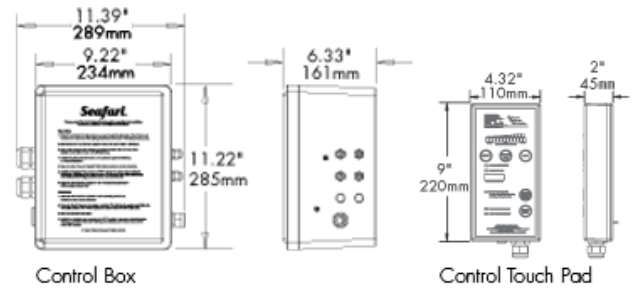

Seafari VERSATILE

Along the coast or around the world

Seafari Versatile Compact – Dimensions & Weights

Weights

Model	Weight	Shipping Crate	Shipping Weight
SFC 450-1	118 lbs / 54 kg	52" w x 22" d x 26" h	245 lbs / 111 kg
SFC 700-1	125 lbs / 57 kg	52" w x 22" d x 26" h	250 lbs / 113 kg
SFC 900-1	136 lbs / 62 kg	52" w x 22" d x 26" h	265 lbs / 120 kg
SFC 900-2	136 lbs / 62 kg	52" w x 22" d x 26" h	270 lbs / 122 kg
SFC 1400-2	147 lbs / 67 kg	52" w x 22" d x 26" h	275 lbs / 125 kg
SFC 1800-2	150 lbs / 68 kg	52" w x 22" d x 26" h	285 lbs / 129 kg

Seafari Versatile Modular – Dimensions & Weights

Weights

Model	Weight	Shipping Crate	Shipping Weight
SFM 450-1	118 lbs / 54 kg	52" w x 22" d x 26" h	245 lbs / 111 kg
SFM 700-1	125 lbs / 57 kg	52" w x 22" d x 26" h	250 lbs / 113 kg
SFM 900-1	136 lbs / 62 kg	52" w x 22" d x 26" h	265 lbs / 120 kg
SFM 900-2	136 lbs / 62 kg	52" w x 22" d x 26" h	270 lbs / 122 kg
SFM 1400-2	147 lbs / 67 kg	52" w x 22" d x 26" h	275 lbs / 125 kg
SFM 1800-2	150 lbs / 68 kg	52" w x 22" d x 26" h	285 lbs / 129 kg