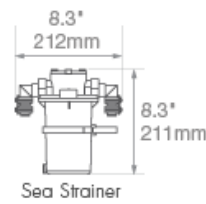

Seafari VERSATILE

Along the coast or around the world

Seafari Versatile Compact – Dimensions & Weights

Weights

Model	Weight	Shipping Crate	Shipping Weight
SFC 450-1	118 lbs / 54 kg	52" w x 22" d x 26" h	245 lbs / 111 kg
SFC 700-1	125 lbs / 57 kg	52" w x 22" d x 26" h	250 lbs / 113 kg
SFC 900-1	136 lbs / 62 kg	52" w x 22" d x 26" h	265 lbs / 120 kg
SFC 900-2	136 lbs / 62 kg	52" w x 22" d x 26" h	270 lbs / 122 kg
SFC 1400-2	147 lbs / 67 kg	52" w x 22" d x 26" h	275 lbs / 125 kg
SFC 1800-2	150 lbs / 68 kg	52" w x 22" d x 26" h	285 lbs / 129 kg

Seafari Versatile Modular – Dimensions & Weights

Weights

Model	Weight	Shipping Crate	Shipping Weight
SFM 450-1	118 lbs / 54 kg	52" w x 22" d x 26" h	245 lbs / 111 kg
SFM 700-1	125 lbs / 57 kg	52" w x 22" d x 26" h	250 lbs / 113 kg
SFM 900-1	136 lbs / 62 kg	52" w x 22" d x 26" h	265 lbs / 120 kg
SFM 900-2	136 lbs / 62 kg	52" w x 22" d x 26" h	270 lbs / 122 kg
SFM 1400-2	147 lbs / 67 kg	52" w x 22" d x 26" h	275 lbs / 125 kg
SFM 1800-2	150 lbs / 68 kg	52" w x 22" d x 26" h	285 lbs / 129 kg