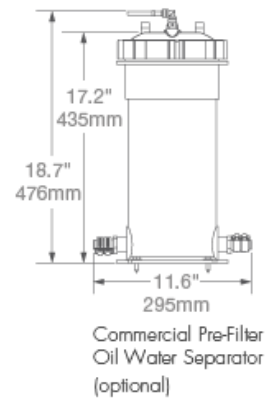

Seafari VERSATILE

Along the coast or around the world

Seafari Versatile Compact – Dimensions & Weights

Weights

Model	Weight	Shipping Crate	Shipping Weight
SFC 450-1	118 lbs / 54 kg	52" w x 22" d x 26" h	245 lbs / 111 kg
SFC 700-1	125 lbs / 57 kg	52" w x 22" d x 26" h	250 lbs / 113 kg
SFC 900-1	136 lbs / 62 kg	52" w x 22" d x 26" h	265 lbs / 120 kg
SFC 900-2	136 lbs / 62 kg	52" w x 22" d x 26" h	270 lbs / 122 kg
SFC 1400-2	147 lbs / 67 kg	52" w x 22" d x 26" h	275 lbs / 125 kg
SFC 1800-2	150 lbs / 68 kg	52" w x 22" d x 26" h	285 lbs / 129 kg

Seafari Versatile Modular – Dimensions & Weights

Weights

Model	Weight	Shipping Crate	Shipping Weight
SFM 450-1	118 lbs / 54 kg	52" w x 22" d x 26" h	245 lbs / 111 kg
SFM 700-1	125 lbs / 57 kg	52" w x 22" d x 26" h	250 lbs / 113 kg
SFM 900-1	136 lbs / 62 kg	52" w x 22" d x 26" h	265 lbs / 120 kg
SFM 900-2	136 lbs / 62 kg	52" w x 22" d x 26" h	270 lbs / 122 kg
SFM 1400-2	147 lbs / 67 kg	52" w x 22" d x 26" h	275 lbs / 125 kg
SFM 1800-2	150 lbs / 68 kg	52" w x 22" d x 26" h	285 lbs / 129 kg