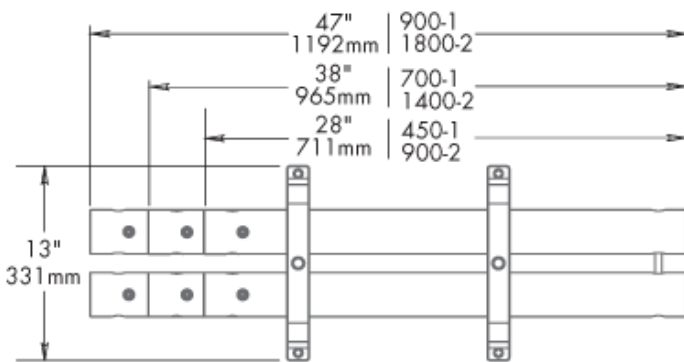

Seafari VERSATILE

Along the coast or around the world

Seafari Versatile Compact – Dimensions & Weights

Weights

Model	Weight	Shipping Crate	Shipping Weight
SFC 450-1	118 lbs / 54 kg	52" w x 22" d x 26" h	245 lbs / 111 kg
SFC 700-1	125 lbs / 57 kg	52" w x 22" d x 26" h	250 lbs / 113 kg
SFC 900-1	136 lbs / 62 kg	52" w x 22" d x 26" h	265 lbs / 120 kg
SFC 900-2	136 lbs / 62 kg	52" w x 22" d x 26" h	270 lbs / 122 kg
SFC 1400-2	147 lbs / 67 kg	52" w x 22" d x 26" h	275 lbs / 125 kg
SFC 1800-2	150 lbs / 68 kg	52" w x 22" d x 26" h	285 lbs / 129 kg

Seafari Versatile Modular – Dimensions & Weights

Weights

Model	Weight	Shipping Crate	Shipping Weight
SFM 450-1	118 lbs / 54 kg	52" w x 22" d x 26" h	245 lbs / 111 kg
SFM 700-1	125 lbs / 57 kg	52" w x 22" d x 26" h	250 lbs / 113 kg
SFM 900-1	136 lbs / 62 kg	52" w x 22" d x 26" h	265 lbs / 120 kg
SFM 900-2	136 lbs / 62 kg	52" w x 22" d x 26" h	270 lbs / 122 kg
SFM 1400-2	147 lbs / 67 kg	52" w x 22" d x 26" h	275 lbs / 125 kg
SFM 1800-2	150 lbs / 68 kg	52" w x 22" d x 26" h	285 lbs / 129 kg