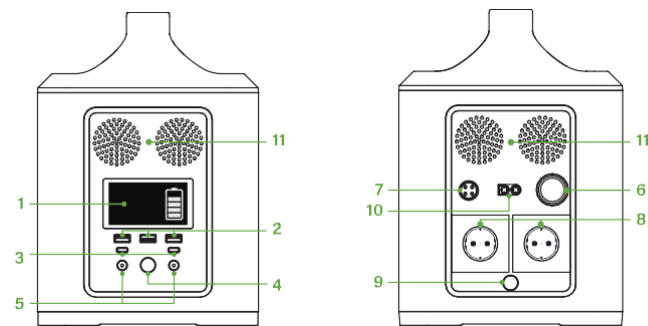

PRODUCT SPECIFICATIONS

OUTLAW 1072S RUNTIME

50W Laptop

15.6 Hours

50W LED String Light

15.6 Hours

50W Mini Refrigerator

15.6 Hours

75W Portable Speaker

10.4 Hours

100W LED TV

7.8 Hours

150W Electric Blanket

5.2 Hours

1000W Electric Grill

1 Hour

350W Personal Heater

2.2 Hours

*Recharging and run times will vary depending on usage, power consumption rating of actual used devices and the number of devices connected to the Outlaw at one time.

1. Built-in LCD screen displays runtime and watts in/out

2. Type-A outputs

3. Type-C outputs

4. DC power button

5. DC output ports

6. 12V car port

7. Input DC in charger port

8. AC outputs (Region specific: NAM, EUR, ANZ)

9. AC power button

10. Quick port (30A in/out)

11. DC fan cooling vents

PRODUCT SPECIFICATIONS

Capacity	12.8V 72Ah
Weight	31.63 lbs (14.35 kg)
Dimensions	14.48 x 7.87 x 10.82 in. (368x200x275 mm)
Battery	LiFePO4
Lifecycles	3500
BMS	Under Voltage Protection
	Over Voltage Protection
	Over Current Protection
	Short Circuit Protection
Warranty	1 Year

OUTPUT PORTS

DC/PV Input	DC 14.6V/Max10A Support PV 15-25V/160 Watt Max
Car Port	12V@10A
DC Port	2x (12V/10A)
DC Quick Port	1x 30A Quick In/Out
Type-C PD	2x @ 36W max
Type-A Output	1x @ 12W max
	Quick Charge 3.0
	2 @ 24W max
AC Output	2x220V-9.09A, 220V, 60Hz, 1000W, 2000W Peak (Pure Sine Wave Inverter)

17 Blackmoor Road, Ebblake Estate

Verwood Dorset, BH31 6AX

Tel: 01202 820840

Email: info@fischerpanda.co.uk

www.fischerpanda.co.uk