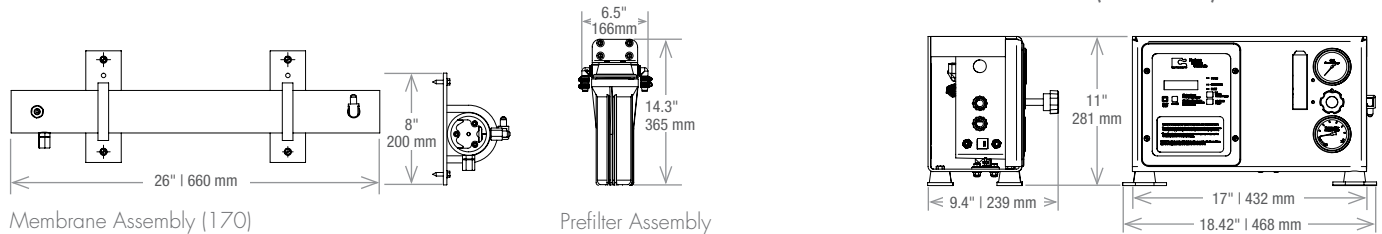

Flexibility in the smallest size.

The Seafari Mini series of watermakers is now available in modular form. With productions ranging from 170 to 750 gallons of fresh water per day, the Seafari Mini Modular is the perfect solution for smaller boats with little space to spare. It's new modular design provides multiple installation options that will not compromise precious storage or engine room space. With the most stable controller in the market, the Seafari Mini Modular is easy to use and is the smallest, most flexible, and most reliable watermaker in the industry. Perfect for those who prefer to navigate in smaller boats.

Key Features:

- Modular configuration allows flexible installation options
- Fits into any small boat, in the tightest of spaces
- Large water production give you more freedom on water, without space or weight compromises
- Low AC Power consumption
- Easy access to main components
- Modern push button controller that provides easy to use maintenance features.

Seafari Mini - Specifications

Model Number	Per 24 Hours - Gal / Lit	Per Hour - Gal/ Lit	Weight
Mini 170	170 / 645	7 / 26	70 lbs / 32 kg
Mini 350	350 / 1,325	15 / 55	89 lbs / 40.4 kg
Mini 550	550 / 2,080	23 / 87	125 lbs / 57 kg
Mini 750	750 / 2,839	31 / 118	130 lbs / 59 kg

Seafari Mini - Dimensions

Mini 170

Mini 350 | 550 | 750