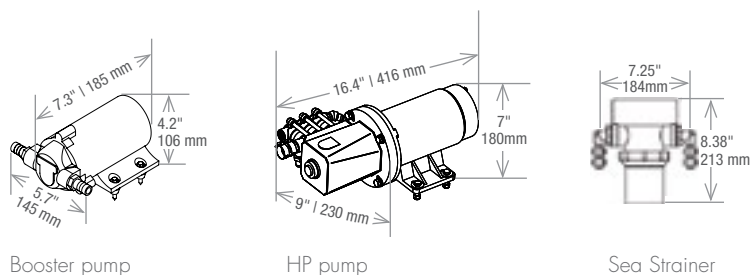

Flexibility in the smallest size.

The Seafari Mini series of watermakers is now available in modular form. With productions ranging from 170 to 750 gallons of fresh water per day, the Seafari Mini Modular is the perfect solution for smaller boats with little space to spare. It's new modular design provides multiple installation options that will not compromise precious storage or engine room space. With the most stable controller in the market, the Seafari Mini Modular is easy to use and is the smallest, most flexible, and most reliable watermaker in the industry. Perfect for those who prefer to navigate in smaller boats.

Key Features:

- Modular configuration allows flexible installation options
- Fits into any small boat, in the tightest of spaces
- Large water production give you more freedom on water, without space or weight compromises
- Low AC Power consumption
- Easy access to main components
- Modern push button controller that provides easy to use maintenance features.

Seafari Mini - Specifications

Model Number	Per 24 Hours - Gal / Lit	Per Hour - Gal/ Lit	Weight
Mini 170	170 / 645	7 / 26	70 lbs / 32 kg
Mini 350	350 / 1,325	15 / 55	89 lbs / 40.4 kg
Mini 550	550 / 2,080	23 / 87	125 lbs / 57 kg
Mini 750	750 / 2,839	31 / 118	130 lbs / 59 kg

Seafari Mini - Dimensions

Mini 170

Mini 350 | 550 | 750