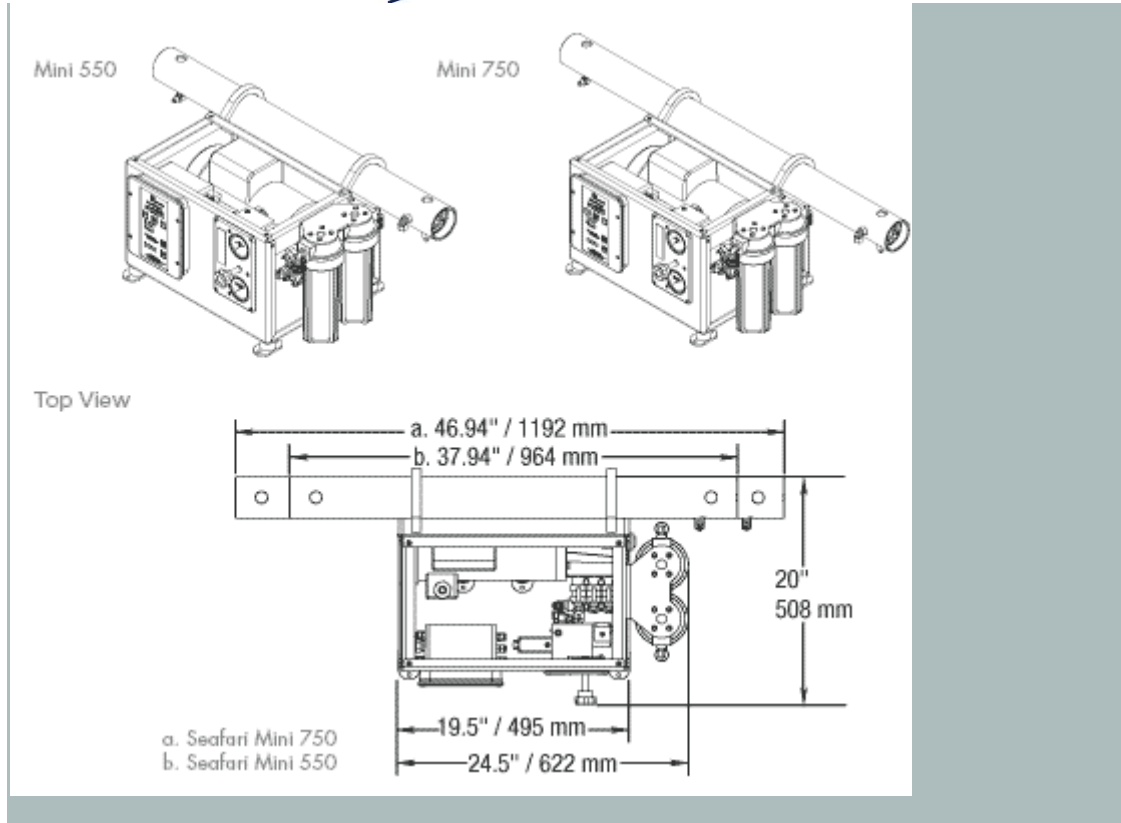

Fischer Panda®

*Power
wherever
you are*™

Fischer Panda UK Ltd. 17 Blackmoor Road,
Ebblake Industrial Estate, Verwood. Dorset BH31 6AX
Tel: +44 (0)1202 820840 Fax: +44 (0)1202 828688
www.fischerpanda.co.uk