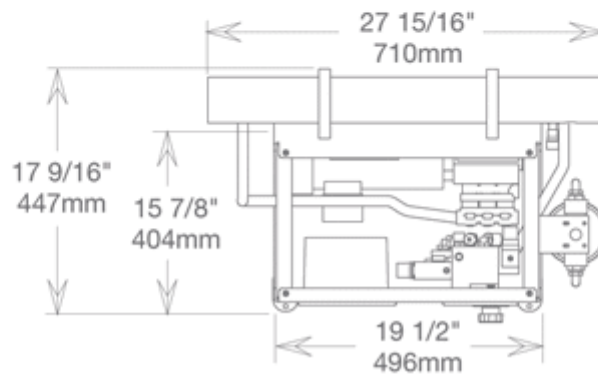

Fischer Panda[®]

*Power
wherever
you are*[™]

Front View

Top View

Seafari Mini 550 / 750:

Fischer Panda UK Ltd. 17 Blackmoor Road,
Ebblake Industrial Estate, Verwood. Dorset BH31 6AX
Tel: +44 (0)1202 820840 Fax: +44 (0)1202 828688
www.fischerpanda.co.uk