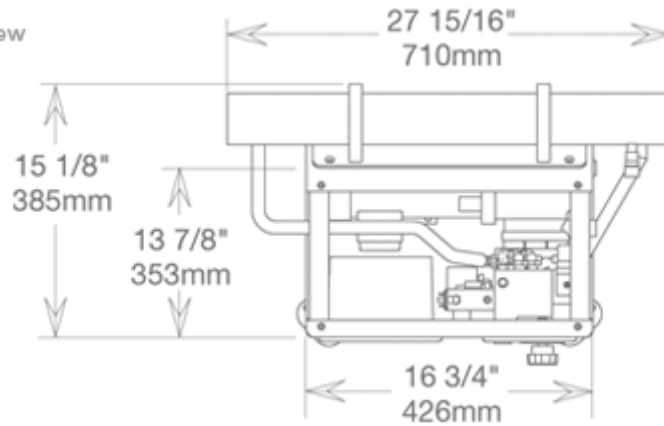

Top View

Seafari Mini 350:

Fischer Panda UK Ltd. 17 Blackmoor Road,
Ebble Industrial Estate, Verwood. Dorset BH31 6AX
Tel: +44 (0)1202 820840 Fax: +44 (0)1202 828688
www.fischerpanda.co.uk