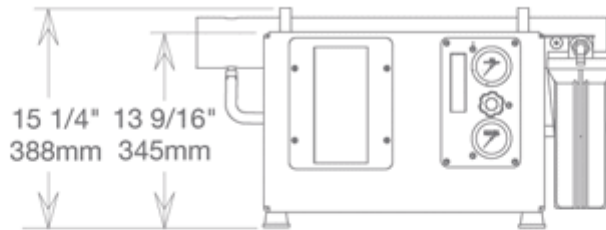

Fischer Panda®

*Power
wherever
you are*™

Front View