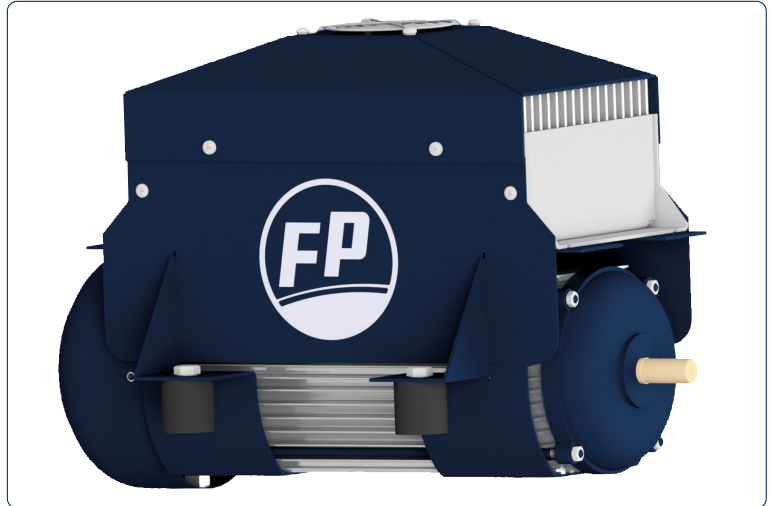

Fischer Panda[®]

Shaft Drive

5 kW / 48 V

Type : A06-140-6-SH (8.0 Series)

Voltage	V	48
Performance	kW	5
Speed	rpm	1200
Torque	Nm	20
Weight	kg	22
Article Number		23248

Underwater podded motor

Underwater podded motor