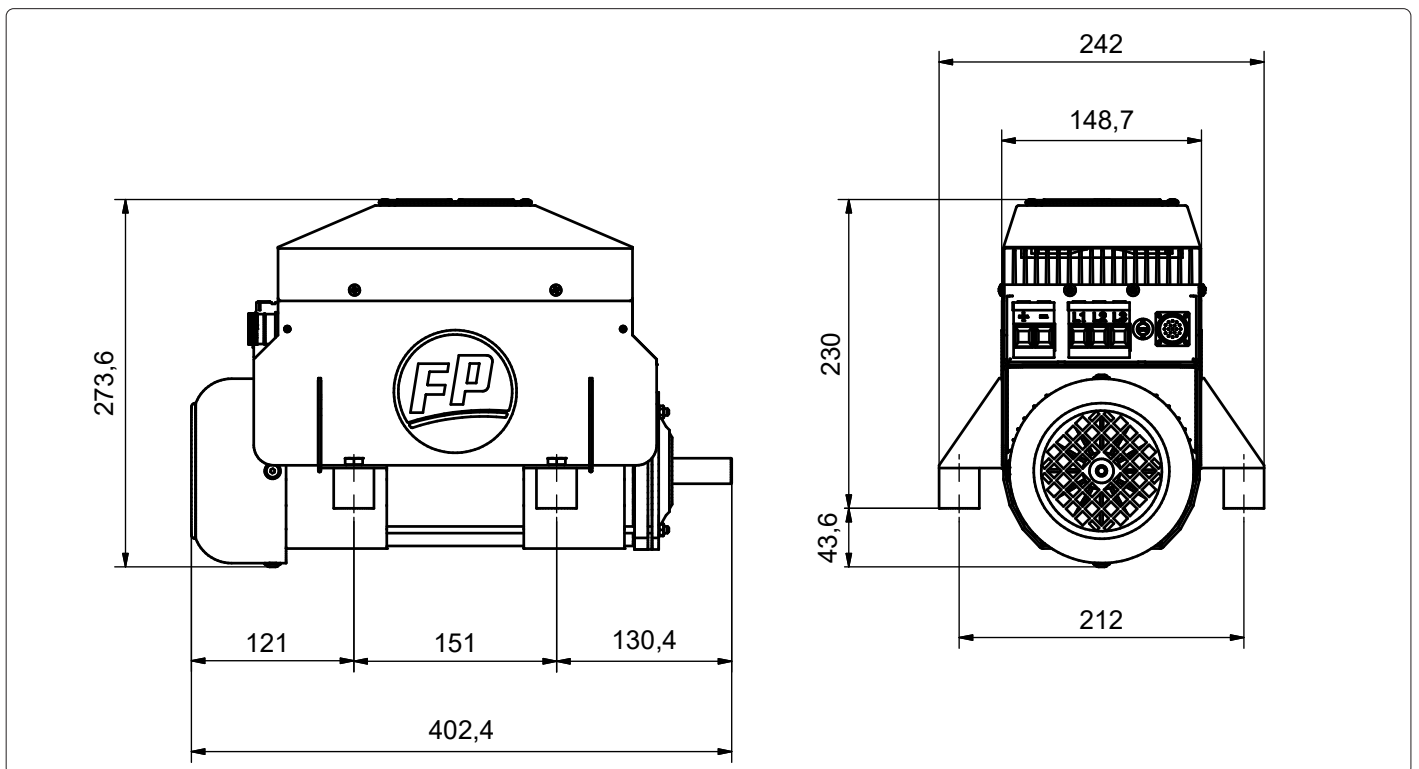

Fischer Panda[®]

Shaft Drive

5 kW / 48 V

Type : A06-140-6-SH (8.0 Series)

Voltage	V	48
Performance	kW	5
Speed	rpm	1200
Torque	Nm	20
Weight	kg	22
Article Number		23248

Underwater podded motor

Underwater podded motor

Motor with kort nozzle

Type	Version	Voltage	Speed	Performance	Torque	Weight	Operation
		[V]	[rpm]	[kW]	[Nm]	[kg]	
A06-140-6-AZ	Podded underwater drive	48	2500 / 1250	7,5 / 3,8	28	18,7	S1
A50-160-6-AZ	Podded underwater drive	48	1200	10	79	50	S1
B00-150-8-AZ	Podded underwater drive	48	600	10	160	76	S1
B00-150-8-AZ	Podded underwater drive	48	1200	20	160	76	S1
B00-300-8-AZ 20 kW	Podded underwater drive	48	600	20	320	120	S1
B00-360-8-AZ	Podded underwater drive	360	1200	50	398	138	S1
B00-360-8-AZ	Podded underwater drive	420	1900	80	398	138	S1
B40-430-8-AZ	Podded underwater drive	420	1200	100	800	219	S1

Parallel hybrid drive

Type	Version	Voltage	Speed	Performance	Torque	Weight	Operation
		[V]	[rpm]	[kW]	[Nm]	[kg]	
B40-430-8-SH	Shaft drive	420	1200	100	796	167	S1
B00-150-8-SH	Parallel hybrid drive	48	600	10	160	71	S1
B00-300-8-SH	Parallel hybrid drive	48	600	20	320	103	S1