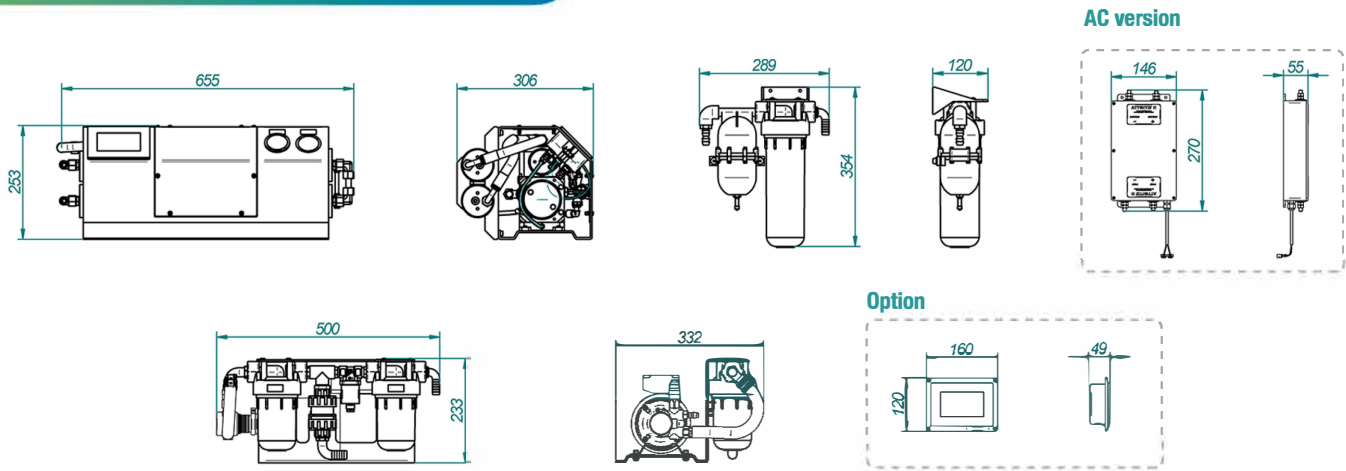

Low consumption watermaker. Enjoy your paradise

The WATER-PRO range, using the ST-18 pump with ceramic technology, offers solutions to production requirements from 60 to 120 litres per hour.

Two configurations are available Modular or Compact, in BASIC (manual fresh flush) or E-STANDARD versions (automated fresh flush, production control, salinity control) in different voltages 12/24/48 V DC and 220 V AC.

Specifications & Dimensions

	60 l/h	90 l/h	120 l/h
Type	E-STANDARD / BASIC	E-STANDARD / BASIC	E-STANDARD
Weight	34 - 41 kg	37 - 48 kg	45 kg
Configuration	Compact/ modular	Compact/ modular	Modular
Consumption	29 A/12V - 14,6 A /24V 5 A /48 V - 1,6A /220V	45 A/12V - 22,5 A /24V 10 A/ 48 V - 2,4 A /220V	28,5 A /24V - 12 A / 48 V 2,8 A /220V
Feed flow	600	900	1000
Production	60 l/h (+/-10%)	90 l/h (+/-10%)	120 l/h (+/-10%)
Membrane Modular	2 x 2521	3 x 2521	2 x 2540
Membrane Compact	1 x 2540	2 x 2540	
Power supply	DC 12 V - 24 V - 48 V / AC 220 V - 110 V		24 V - 48 V / AC 220 V - 110 V