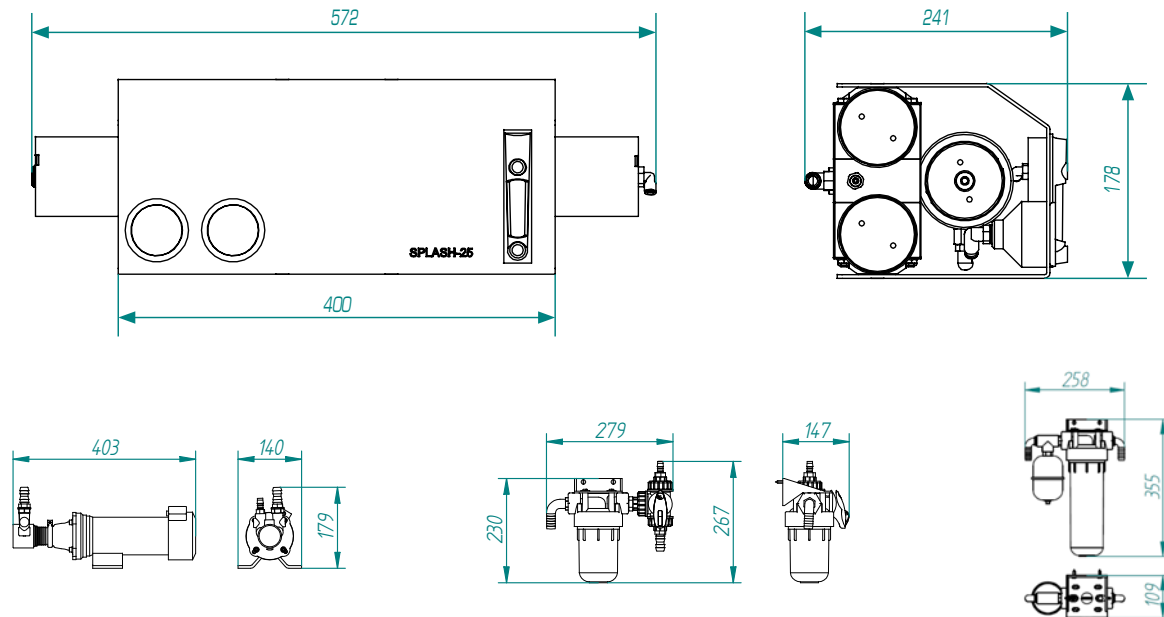

Specifications & Dimensions

	Splash - 25	Splash - 30S
Weight	24kg	25Kg
Energy consumption	160w/h	168w/h
Average Amp. consumption	13,3A/12v - 6,7A/24v	14A/12v - 7A/24v
Booster pump minimum inlet pressure	+0,05 bar	+0,05 bar
Booster pump outlet pressure	7,5 - 9,5 bar	8 - 10 bar
High pressure pump outlet pressure	45 - 55 bar	45 - 55 bar
Feed Flow	350 l/h	400 l/h
Average effective production	25 l/h (+/- 10%)	30 l/h (+/- 10%)
Conversion	7,10%	7,50%
Rejected /permeated ratio	09:01	09:01
Osmotic membrane type	FR-80-25/21 SPECIAL	FR-80-25/21 SPECIAL