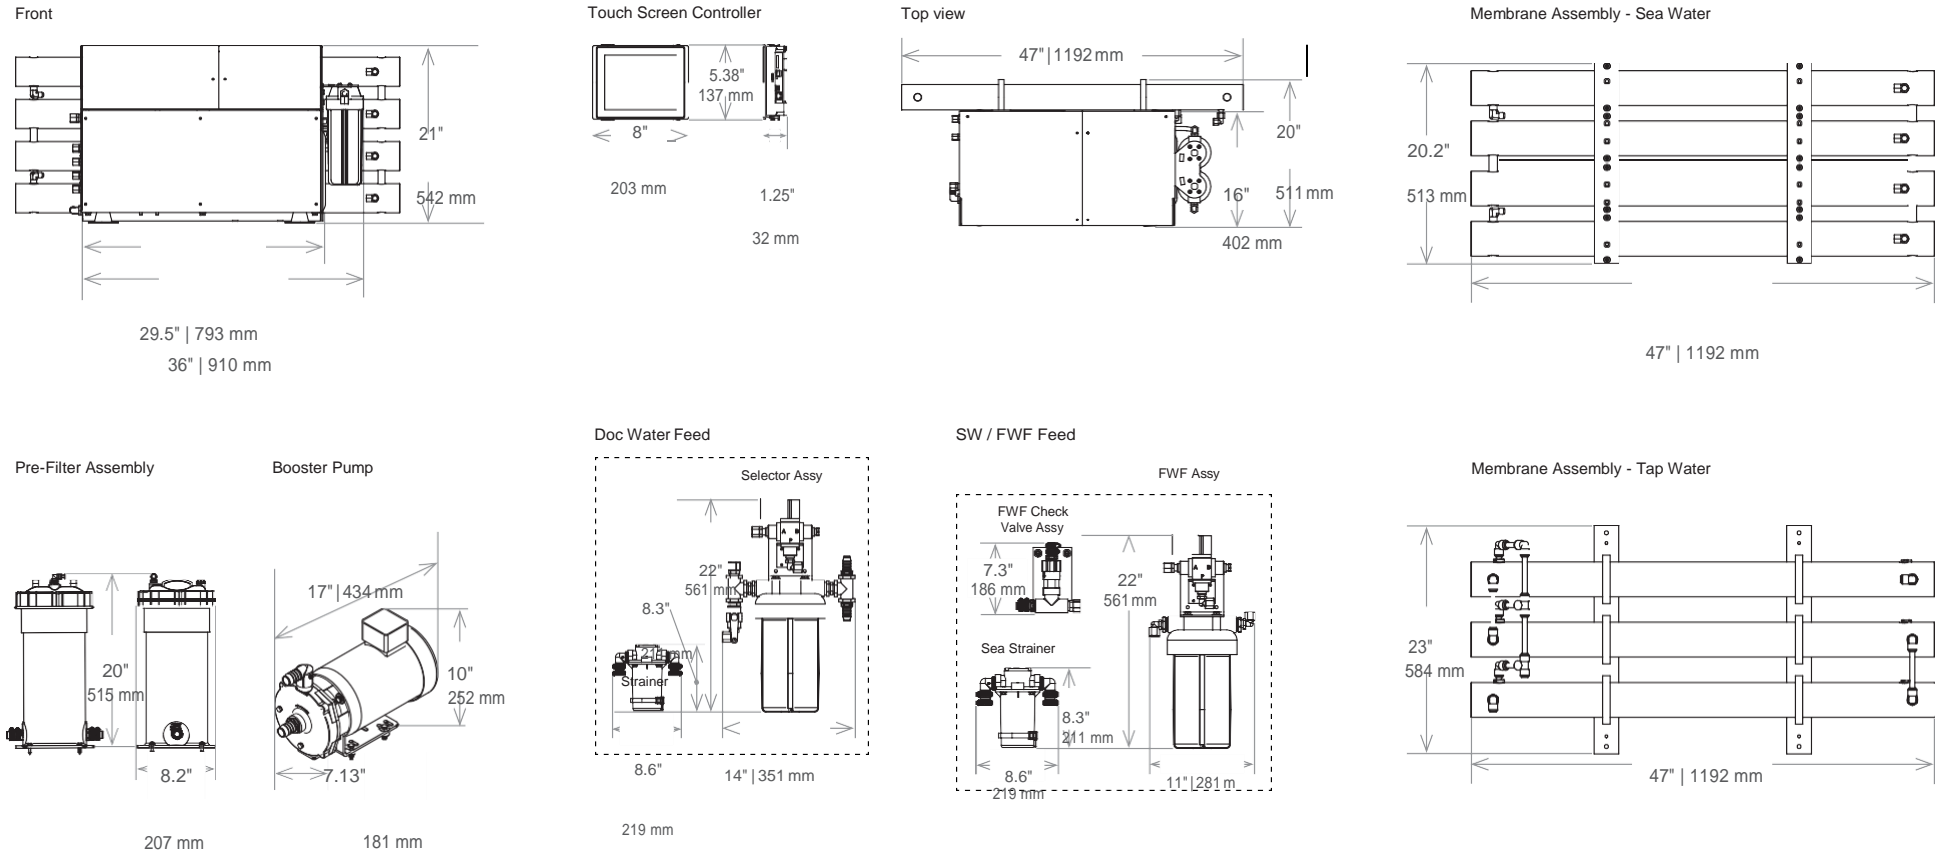

FEATURING:

- Highest Capacity to Footprint/Weight Ratio.
- Up to 3400 GPD from Sea Water
- Self-Contained, Plug and Play System
- Titanium High Pressure Pump Provides an Extended Life Cycle with Salt Water Compatibility and Quiet Operations
- Flexible Installation and Easy to Operate
- Globally Supported by a Network of More than 300 Dealers and Distributors

- 8-Inch Colored Touch Screen Remote Mounted
- Real Time Water Quality Monitor
- Screens are Available in Multiple Languages

Dimensions - Aqua Matic Dual Pass

Specifications - Aqua Matic DP

Model #	Fresh Water Production from sea water	Ultra Pure Water Production from sea water	Ultra Pure Water Production from dock water	Weight
A400C-1800GPD-1400GPD	1800 GPD 6814 LPD	1400 GPD 5300 LPD	900 GPD 3407 LPD	413 lbs / 187 kg
A400C-2600GPD-2200GPD	2600 GPD 9842 LPD	2200 GPD 8328 LPD	1700 GPD 6435 LPD	413 lbs / 187 kg
A400C-3400GPD-2900GPD	3400 GPD 12870 LPD	2900 GPD 10978 LPD	2400 GPD 9080 LPD	428 lbs / 194 kg