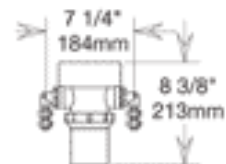

AQUA WHISPER MINI 170

FRONT VIEW

OVERHEAD VIEW

BOOSTER PUMP • PRE-FILTERS • SEA STRAINER

AQUA WHISPER MINI 350

FRONT VIEW

OVERHEAD VIEW

BOOSTER PUMP • PRE-FILTERS • SEA STRAINER