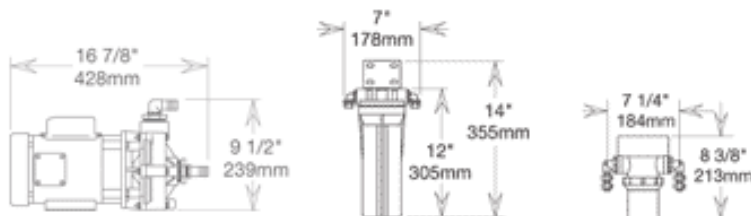

BOOSTER PUMP • PRE-FILTERS • SEA STRAINER

Fischer Panda UK Ltd. 17 Blackmoor Road,
Ebblake Industrial Estate, Verwood. Dorset BH31 6AX
Tel: +44 (0)1202 820840 Fax: +44 (0)1202 828688
www.fischerpanda.co.uk