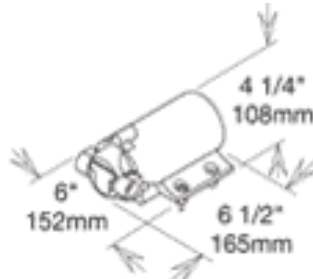

AQUA WHISPER MINI 170

FRONT VIEW

OVERHEAD VIEW

BOOSTER PUMP • PRE-FILTERS • SEA STRAINER

AQUA WHISPER MINI 350

FRONT VIEW

OVERHEAD VIEW

BOOSTER PUMP • PRE-FILTERS • SEA STRAINER