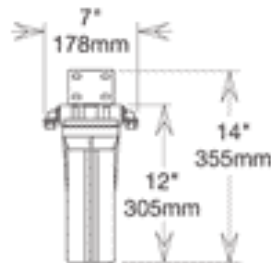

AQUA WHISPER MINI 170

FRONT VIEW

OVERHEAD VIEW

BOOSTER PUMP • PRE-FILTERS • SEA STRAINER

AQUA WHISPER MINI 350

FRONT VIEW

OVERHEAD VIEW

BOOSTER PUMP • PRE-FILTERS • SEA STRAINER