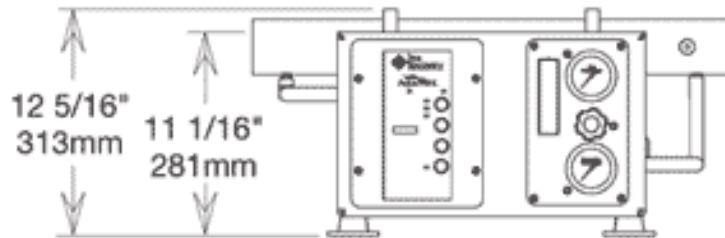

AQUA WHISPER MINI 170

FRONT VIEW

OVERHEAD VIEW

BOOSTER PUMP • PRE-FILTERS • SEA STRAINER

AQUA WHISPER MINI 350

FRONT VIEW

OVERHEAD VIEW

BOOSTER PUMP • PRE-FILTERS • SEA STRAINER