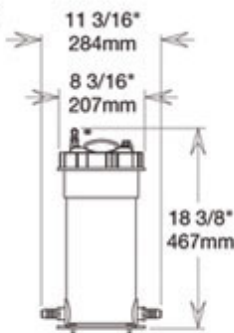

Aqua Whisper Accessories - Dimensions

a.

b.

a. Remote control panel

b. Motor soft start

c. Auto freshwater flush

d. UV Sterilizer

c.

d.

e. Plankton filter / pH Neutraliser

f. Multimedia filter

g. & h.

Commercial pre-filter & oil water separator, supplied as a no cost option to standard double pre-filter Pack if selected at time of ordering.

e.

f.

g.

h.