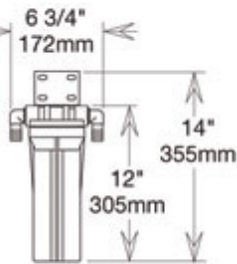

e. Plankton filter / pH Neutraliser

f. Multimedia filter

g. & h.

Commercial pre-filter & oil water separator, supplied as a no cost option to standard double pre-filter Pack if selected at time of ordering.

e.