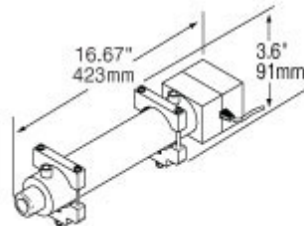

Aqua Whisper Accessories - Dimensions

a.

b.

a. Remote control panel

b. Motor soft start

c. Auto freshwater flush

d. UV Sterilizer

c.

d.

e. Plankton filter / pH Neutraliser

f. Multimedia filter

g. & h.

Commercial pre-filter & oil water separator, supplied as a no cost option to standard double pre-filter Pack if selected at time of ordering.

e.

f.

g.

h.