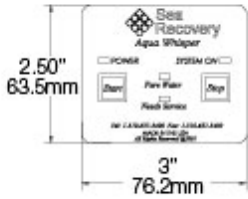

Aqua Whisper Accessories - Dimensions

a.

b.

a. Remote control panel

b. Motor soft start

c. Auto freshwater flush

d. UV Sterilizer

c.