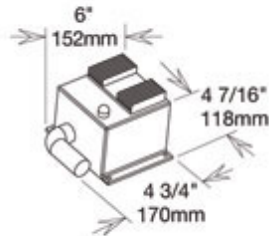

Aqua Whisper Accessories - Dimensions

a.

b.

a. Remote control panel

b. Motor soft start

c. Auto freshwater flush

d. UV Sterilizer

c.