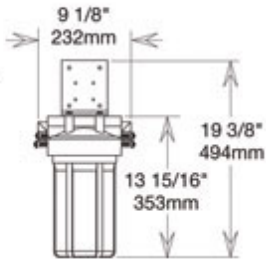

Aqua Whisper Accessories - Dimensions

a.

b.

a. Remote control panel

b. Motor soft start

c. Auto freshwater flush

d. UV Sterilizer

c.