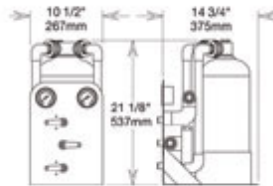

Aqua Whisper Accessories - Dimensions

a.

b.

a. Remote control panel

b. Motor soft start

c. Auto freshwater flush

d. UV Sterilizer

c.

d.

e. Plankton filter / pH Neutraliser

f. Multimedia filter

g. & h.

Commercial pre-filter & oil water separator, supplied as a no cost option to standard double pre-filter Pack if selected at time of ordering.

e.

f.

g.

h.