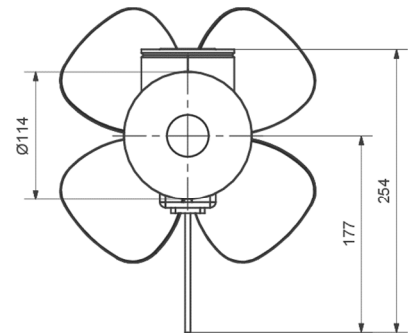

Fischer Panda®

Power wherever
you are™

Fischer Panda 7,5kW 48V 2500rpm drive

Technical specifications:

Voltage: 48V
Input power: 8 kW
Shaft power: 7,5 kW
RPM: 2500
Nm: 28
Weight: 23kg

Art-No: 0023076

Our underwater motors are made of heavy duties and high quality V4A stainless steel, in addition, our 3-stage seal provides the highest level of safety.

Our motors are without gear, brushless, sensorless and have no oil filling.

This makes our engines: durable, efficient and low maintenance!

Fischer Panda UK Limited
17 Blackmoor Road,
Ebble Estate
Verwood, Dorset
BH31 6AX

Tel: +44 (0)1202 820840
Fax: +44 (0)1202 828688

Email: info@fischerpanda.co.uk
Web: www.fischerpanda.co.uk