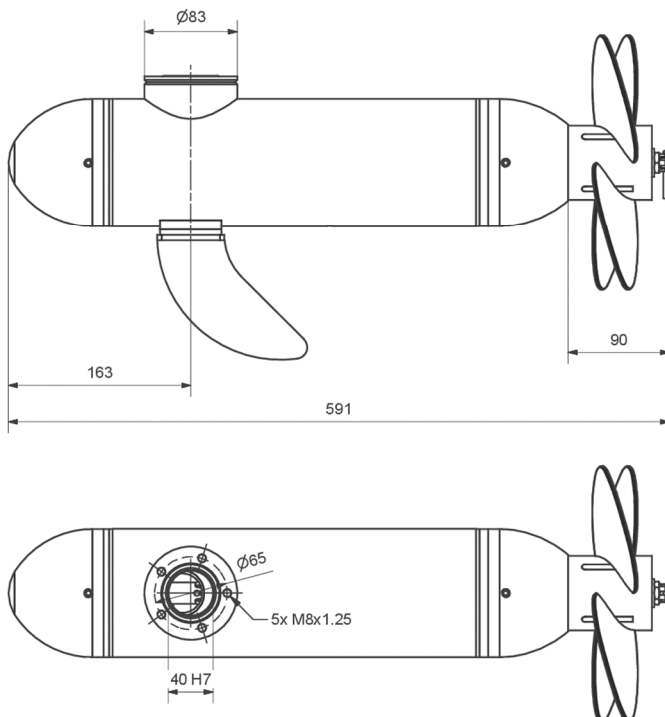

Fischer Panda®

Power wherever
you are™

Fischer Panda 7,5kW 48V 2500rpm drive

Technical specifications:

Voltage: 48V
Input power: 8 kW
Shaft power: 7,5 kW
RPM: 2500
Nm: 28
Weight: 23kg

Art-No: 0023076

Our underwater motors are made of heavy duties and high quality V4A stainless steel, in addition, our 3-stage seal provides the highest level of safety.

Our motors are without gear, brushless, sensorless and have no oil filling.

This makes our engines: durable, efficient and low maintenance!

Fischer Panda UK Limited
17 Blackmoor Road,
Ebble Estate
Verwood, Dorset
BH31 6AX

Tel: +44 (0)1202 820840
Fax: +44 (0)1202 828688

Email: info@fischerpanda.co.uk
Web: www.fischerpanda.co.uk