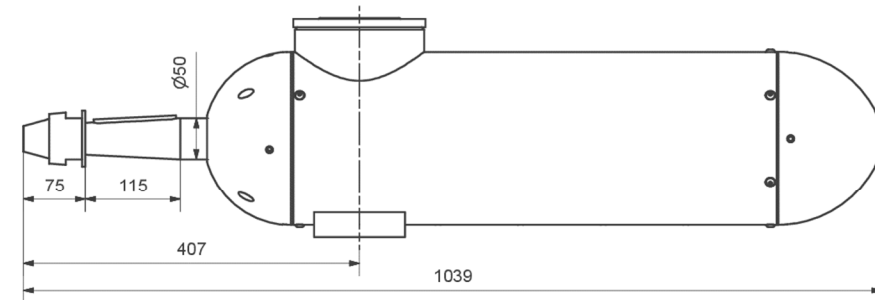

Fischer Panda UK Limited
17 Blackmoor Road,
Ebble Estate
Verwood, Dorset
BH31 6AX

Tel: +44 (0)1202 820840
Fax: +44 (0)1202 828688

Email: info@fischerpanda.co.uk
Web: www.fischerpanda.co.uk