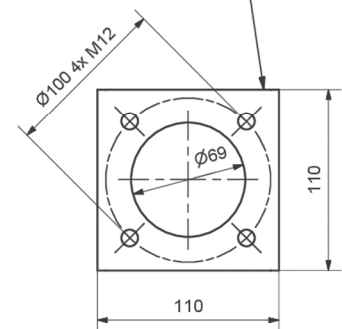

Fischer Panda UK Limited
17 Blackmoor Road,
Ebble Estate
Verwood, Dorset
BH31 6AX

Tel: +44 (0)1202 820840
Fax: +44 (0)1202 828688

Email: info@fischerpanda.co.uk
Web: www.fischerpanda.co.uk