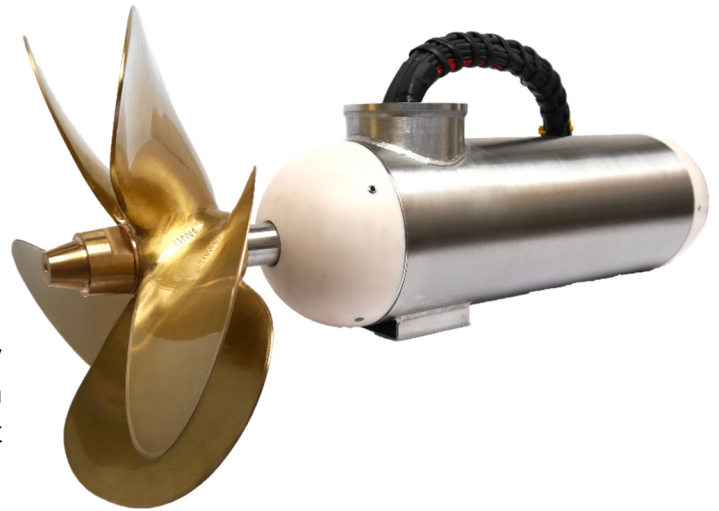

Fischer Panda[®]

Power wherever
you are™

Fischer Panda 50kW 420V 1200rpm drive

Technical specifications:

Voltage: 420V
Input power: 53 kW
Shaft power: 50 kW
RPM: 1200
Nm: 397
Weight: 138kg

Art-No: 0022797

Our underwater motors are made of heavy duties and high quality V4A stainless steel, in addition, our 3-stage seal provides the highest level of safety.

Our motors are without gear, brushless, sensorless and have no oil filling.

This makes our engines: durable, efficient and low maintenance!

Konus 1:10

suitable for standard propellers

Fischer Panda UK Limited
17 Blackmoor Road,
Ebble Estate
Verwood, Dorset
BH31 6AX