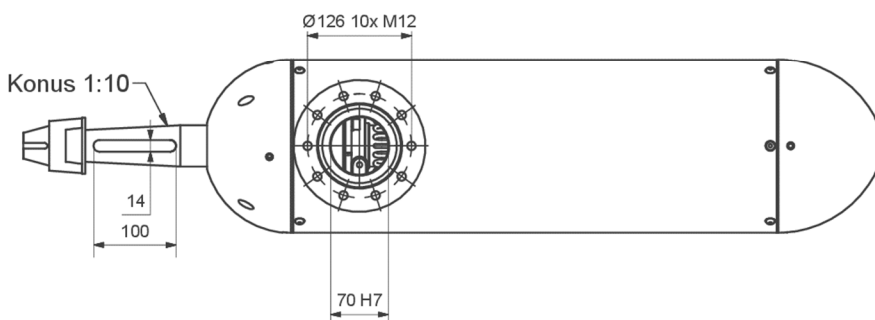

Fischer Panda UK Limited
17 Blackmoor Road,
Ebble Estate
Verwood, Dorset
BH31 6AX

Tel: +44 (0)1202 820840
Fax: +44 (0)1202 828688

Email: info@fischerpanda.co.uk
Web: www.fischerpanda.co.uk