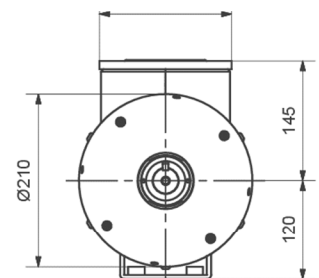

Fischer Panda UK Limited
17 Blackmoor Road,
Ebble Estate
Verwood, Dorset
BH31 6AX

Tel: +44 (0)1202 820840
Fax: +44 (0)1202 828688

Email: info@fischerpanda.co.uk
Web: www.fischerpanda.co.uk