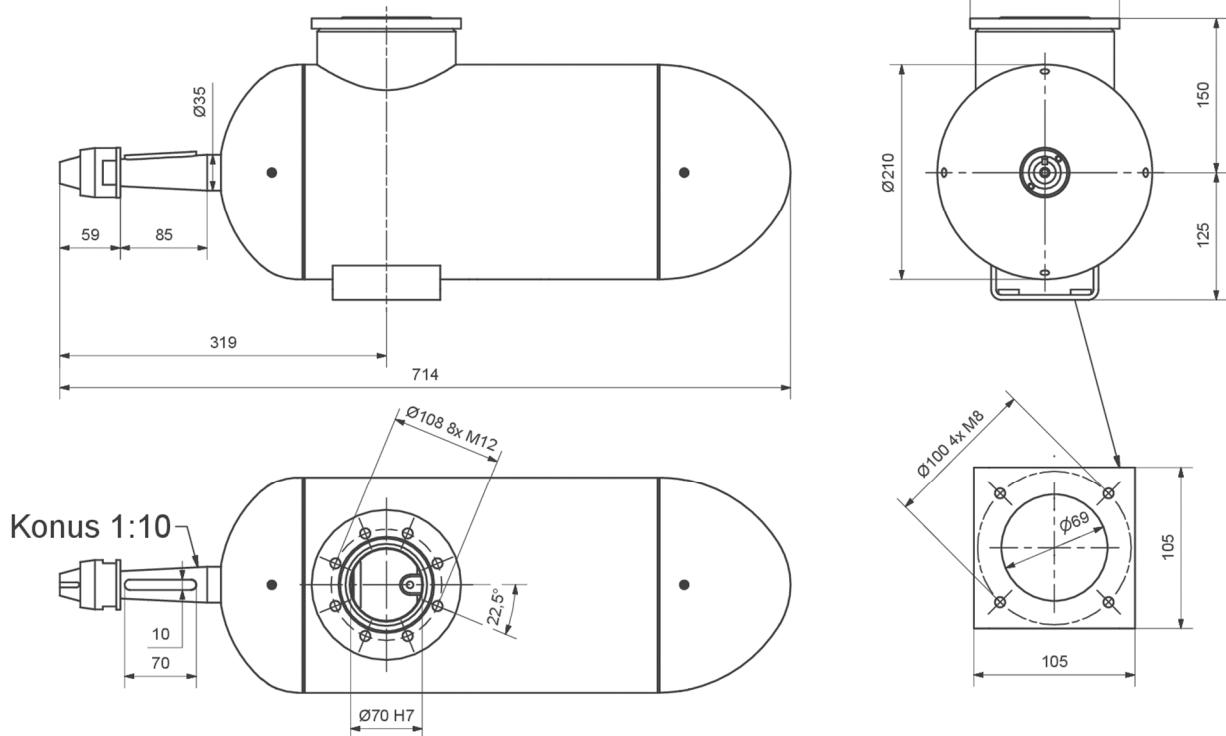

Fischer Panda UK Limited
17 Blackmoor Road,
Ebbleke Estate
Verwood, Dorset
BH31 6AX

Tel: +44 (0)1202 820840
Fax: +44 (0)1202 828688

Email: info@fischerpanda.co.uk
Web: www.fischerpanda.co.uk