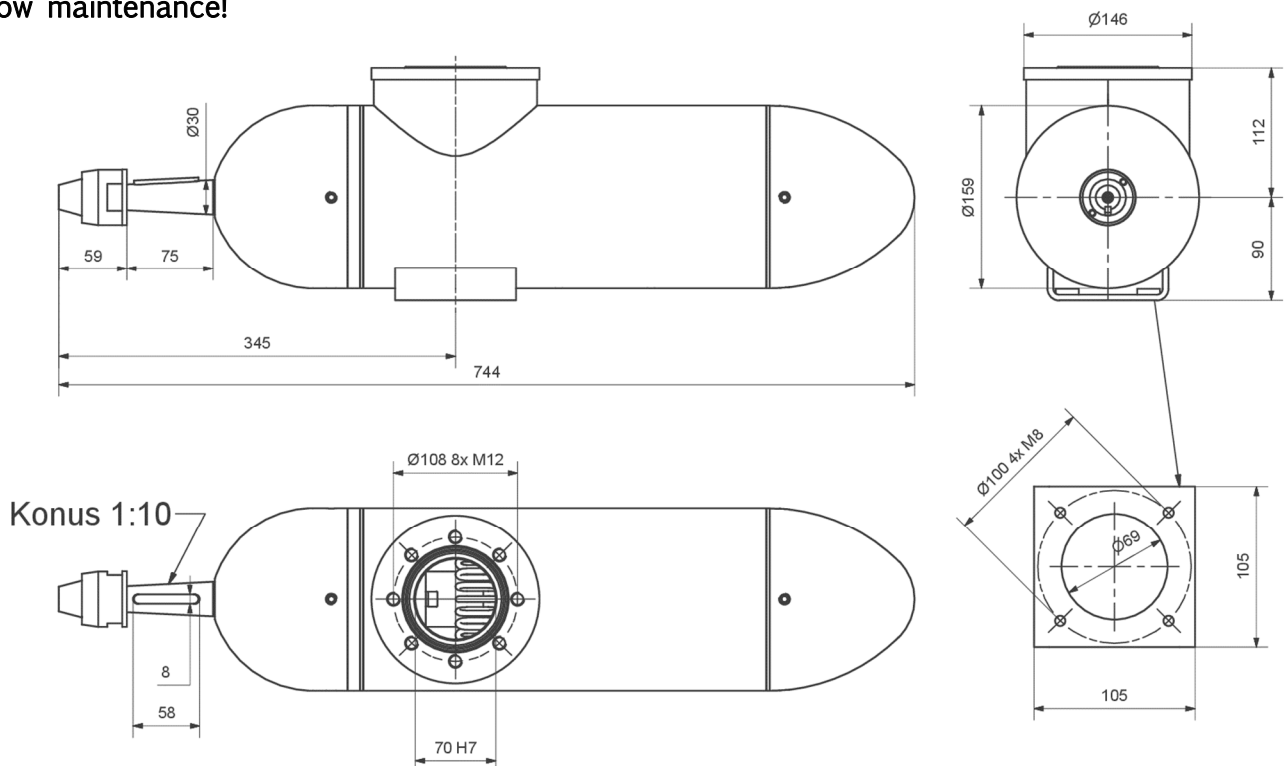

Fischer Panda UK Limited
17 Blackmoor Road,
Ebbleke Estate
Verwood, Dorset
BH31 6AX

Tel: +44 (0)1202 820840
Fax: +44 (0)1202 828688

Email: info@fischerpanda.co.uk
Web: www.fischerpanda.co.uk