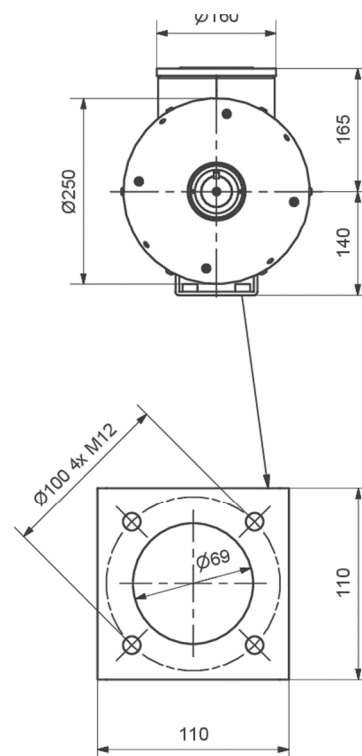

Fischer Panda UK Limited
17 Blackmoor Road,
Ebble Lake Estate
Verwood, Dorset
BH31 6AX

Tel: +44 (0)1202 820840
Fax: +44 (0)1202 828688

Email: info@fischerpanda.co.uk
Web: www.fischerpanda.co.uk