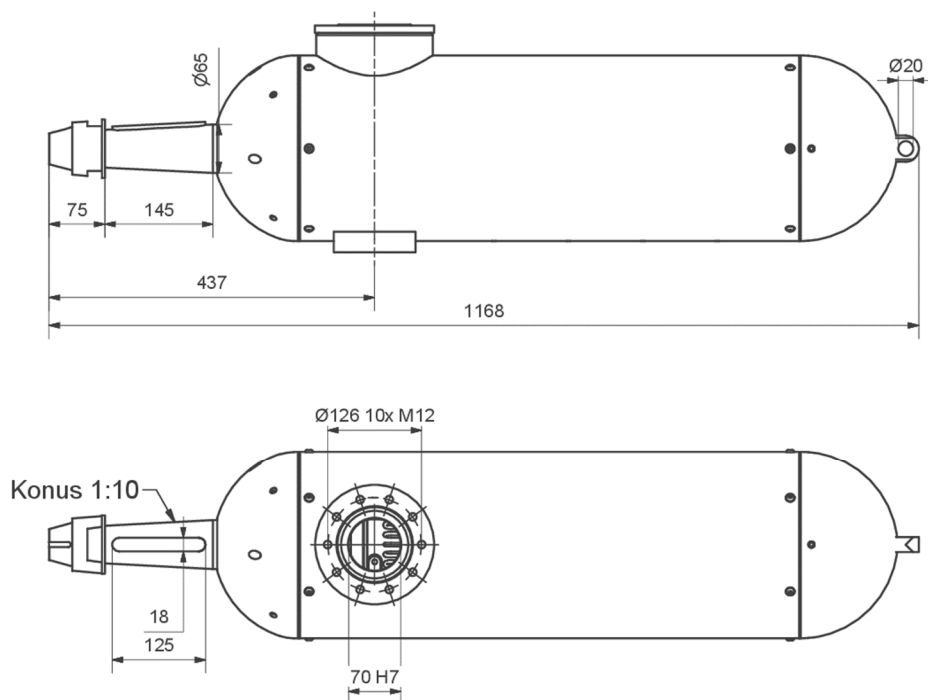

Fischer Panda UK Limited
17 Blackmoor Road,
Ebble Lake Estate
Verwood, Dorset
BH31 6AX

Tel: +44 (0)1202 820840
Fax: +44 (0)1202 828688

Email: info@fischerpanda.co.uk
Web: www.fischerpanda.co.uk