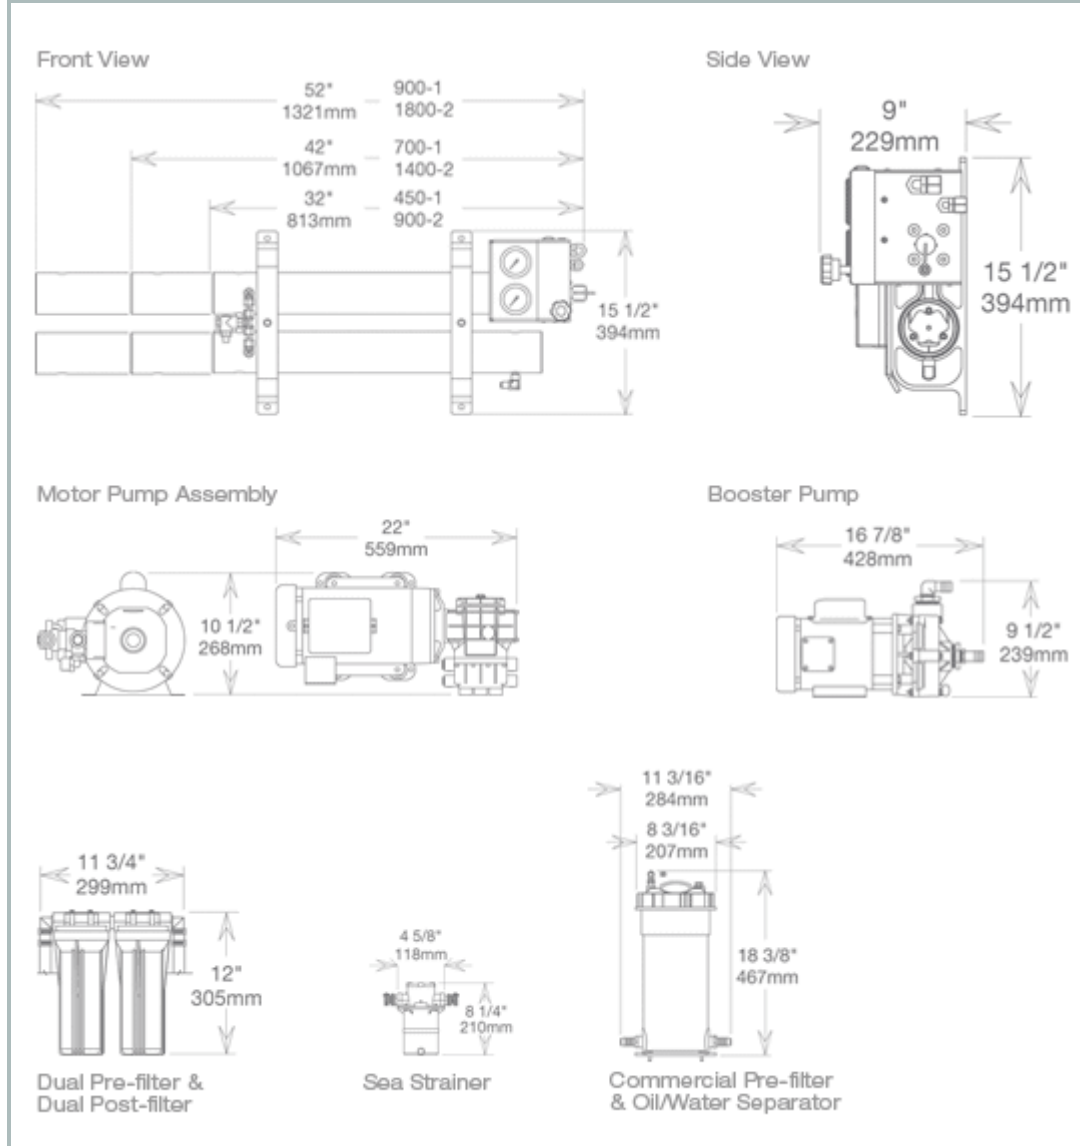

SEAFARI MODULAR DIMENSIONS AND WEIGHTS

Seafari Modular:

Weight

Model	Weight	Shipping Crate	Shipping Weight
SFM 450-1	118 lbs / 54 kg	52" w x 22" d x 26" h	245 lbs / 111 kg
SFM 700-1	125 lbs / 57 kg	52" w x 22" d x 26" h	250 lbs / 113 kg
SFM 900-1	136 lbs / 62 kg	52" w x 22" d x 26" h	265 lbs / 120 kg
SFM 900-2	136 lbs / 62 kg	52" w x 22" d x 26" h	270 lbs / 122 kg
SFM 1400-2	147 lbs / 67 kg	52" w x 22" d x 26" h	275 lbs / 125 kg
SFM 1800-2	150 lbs / 68 kg	52" w x 22" d x 26" h	285 lbs / 129 kg