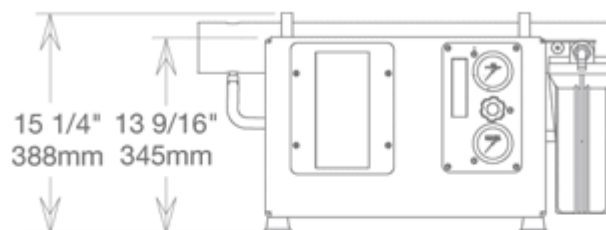

**SEAFARI MINI SERIES DIMENSIONS AND WEIGHTS**
**Seafari Mini 170:**

Front View

Top View

**Seafari Mini 350:**

Front View

Top View

**Weight**

Model	Weight	Shipping Crate	Shipping Weight
SF 170	70 lbs / 32 kg	30" w x 21" d x 17" h	105 lbs / 48 kg
SF 350	105 lbs / 48 Kg	35" w x 21" d x 20" h	126 lbs / 57 Kg