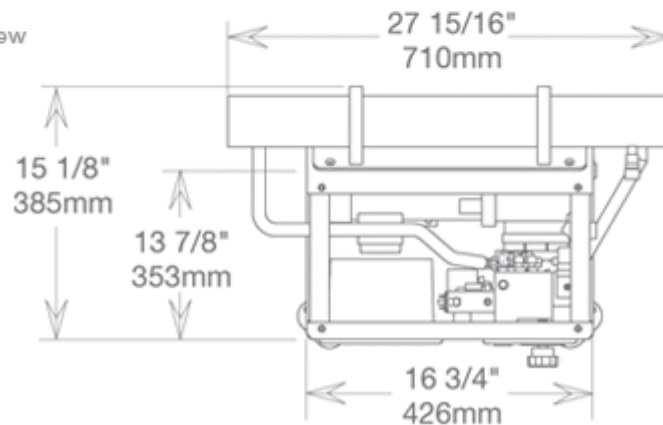

**SEAFARI MINI SERIES DIMENSIONS AND WEIGHTS**
**Seafari Mini 170:**

Front View

Top View

**Seafari Mini 350:**

Front View

Top View

**Weight**

Model	Weight	Shipping Crate	Shipping Weight
SF 170	70 lbs / 32 kg	30" w x 21" d x 17" h	105 lbs / 48 kg
SF 350	105 lbs / 48 Kg	35" w x 21" d x 20" h	126 lbs / 57 Kg