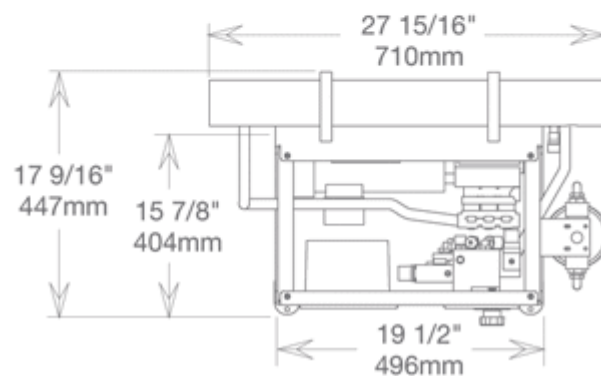

**SEAFARI MINI SERIES DIMENSIONS AND WEIGHTS**
**Seafari Mini 170:**

Front View

Top View

**Seafari Mini 350:**

Front View

Top View

**Weight**

Model	Weight	Shipping Crate	Shipping Weight
SF 170	70 lbs / 32 kg	30" w x 21" d x 17" h	105 lbs / 48 kg
SF 350	105 lbs / 48 Kg	35" w x 21" d x 20" h	126 lbs / 57 Kg