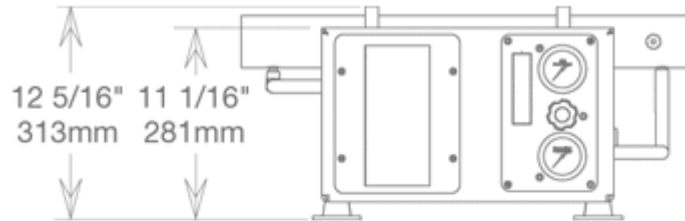

**SEAFARI MINI SERIES DIMENSIONS AND WEIGHTS**
**Seafari Mini 170:**

Front View

Top View

**Seafari Mini 350:**

Front View

Top View

**Weight**

Model	Weight	Shipping Crate	Shipping Weight
SF 170	70 lbs / 32 kg	30" w x 21" d x 17" h	105 lbs / 48 kg
SF 350	105 lbs / 48 Kg	35" w x 21" d x 20" h	126 lbs / 57 Kg