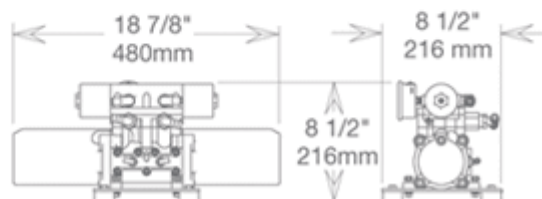

SEAFARI ESCAPE MODULAR DIMENSIONS AND WEIGHTS
Seafari Escape Modular:

Control Panel

Energy Transfer Device

Feed Pump

Single Membranes

Weight

Model	Weight	Shipping Crate	Shipping Weight
SEC 200	130 lbs / 59 kg	52" w x 22" d x 26" h	192 lbs / 87 kg
SEC 300	138 lbs / 63 kg	52" w x 22" d x 26" h	200 lbs / 91 kg
SEC 400	145 lbs / 66 kg	52" w x 22" d x 26" h	207 lbs / 94 kg
SEC 500	153 lbs / 69 kg	52" w x 22" d x 26" h	215 lbs / 97 kg
SEC 600	155 lbs / 70 Kg	52" w x 22" d x 26" h	217 lbs / 98 kg