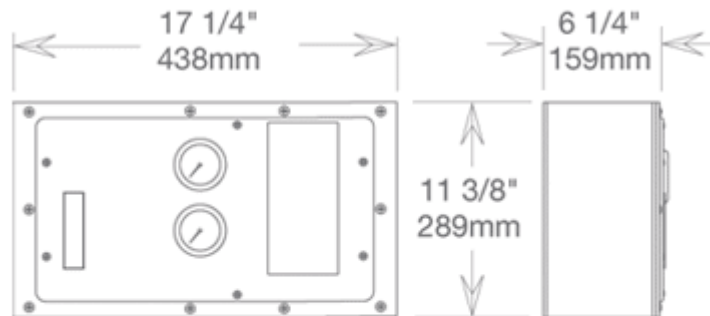

SEAFARI ESCAPE MODULAR DIMENSIONS AND WEIGHTS
Seafari Escape Modular:

Control Panel

Energy Transfer Device

Feed Pump

Single Membranes

Weight

Model	Weight	Shipping Crate	Shipping Weight
SEC 200	130 lbs / 59 kg	52" w x 22" d x 26" h	192 lbs / 87 kg
SEC 300	138 lbs / 63 kg	52" w x 22" d x 26" h	200 lbs / 91 kg
SEC 400	145 lbs / 66 kg	52" w x 22" d x 26" h	207 lbs / 94 kg
SEC 500	153 lbs / 69 kg	52" w x 22" d x 26" h	215 lbs / 97 kg
SEC 600	155 lbs / 70 Kg	52" w x 22" d x 26" h	217 lbs / 98 kg

Options and Spares will increase shipping weight and may increase shipping carton size. The shipping weight listed above is an approximate weight.