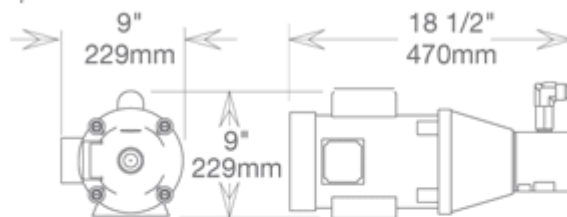

SEAFARI ESCAPE MODULAR DIMENSIONS AND WEIGHTS
Seafari Escape Modular:

Control Panel

Energy Transfer Device

Feed Pump

Single Membranes

Weight

Model	Weight	Shipping Crate	Shipping Weight
SEC 200	130 lbs / 59 kg	52" w x 22" d x 26" h	192 lbs / 87 kg
SEC 300	138 lbs / 63 kg	52" w x 22" d x 26" h	200 lbs / 91 kg
SEC 400	145 lbs / 66 kg	52" w x 22" d x 26" h	207 lbs / 94 kg
SEC 500	153 lbs / 69 kg	52" w x 22" d x 26" h	215 lbs / 97 kg
SEC 600	155 lbs / 70 Kg	52" w x 22" d x 26" h	217 lbs / 98 kg