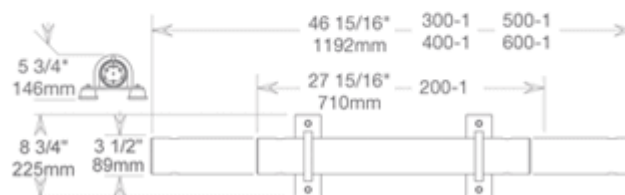

SEAFARI ESCAPE MODULAR DIMENSIONS AND WEIGHTS
Seafari Escape Modular:

Control Panel

Energy Transfer Device

Feed Pump

Single Membranes

Weight

Model	Weight	Shipping Crate	Shipping Weight
SEC 200	130 lbs / 59 kg	52" w x 22" d x 26" h	192 lbs / 87 kg
SEC 300	138 lbs / 63 kg	52" w x 22" d x 26" h	200 lbs / 91 kg
SEC 400	145 lbs / 66 kg	52" w x 22" d x 26" h	207 lbs / 94 kg
SEC 500	153 lbs / 69 kg	52" w x 22" d x 26" h	215 lbs / 97 kg
SEC 600	155 lbs / 70 Kg	52" w x 22" d x 26" h	217 lbs / 98 kg

Options and Spares will increase shipping weight and may increase shipping carton size. The shipping weight listed above is an approximate weight.